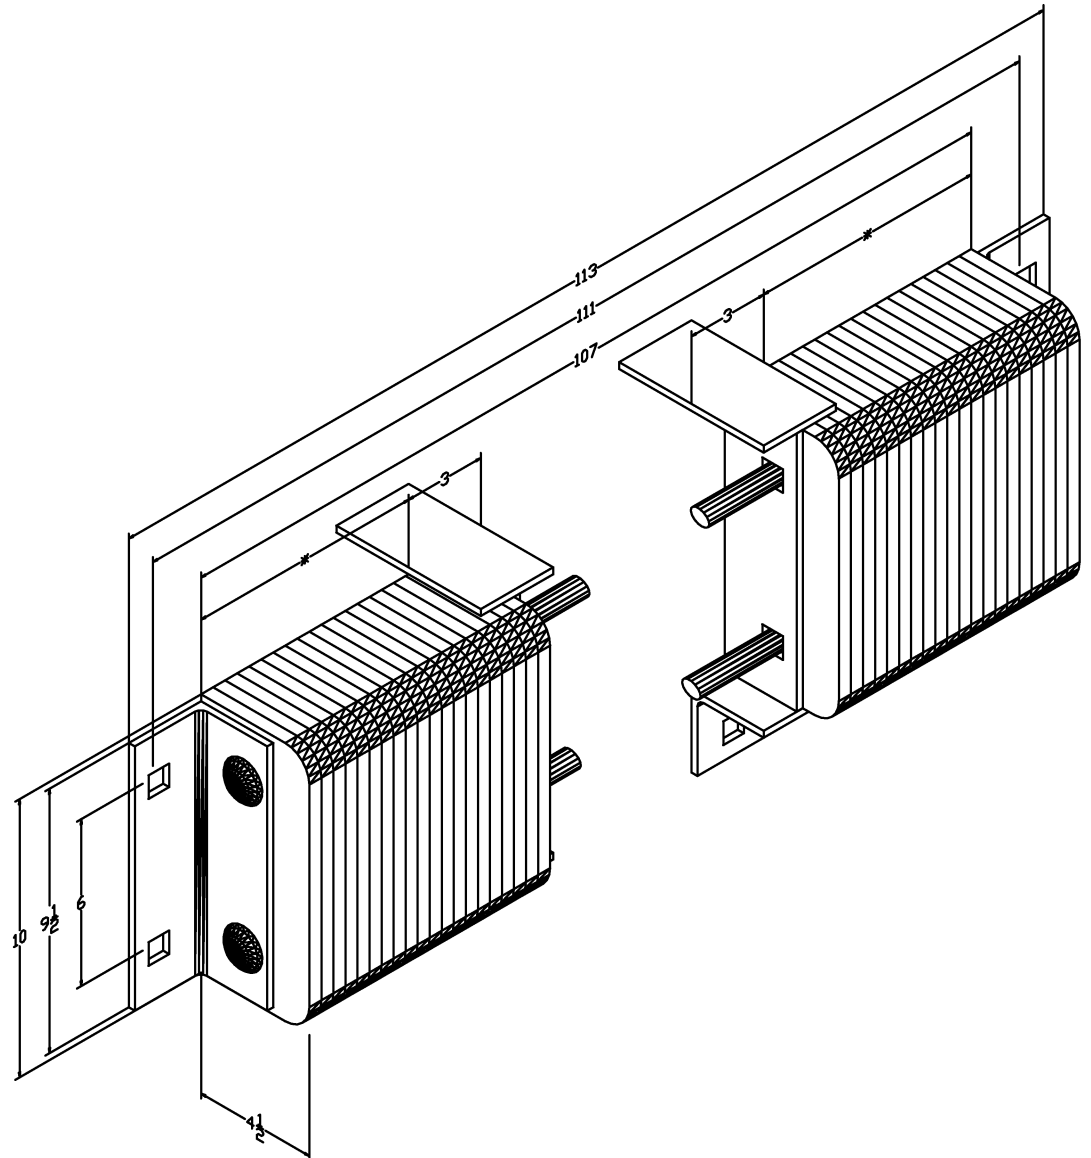

Proudly Sold and Distributed by:

**THECORNERGUARDSTORE**  
WALL PROTECTION WAREHOUSE

T: 800-436-3056 F: 952-303-3773 info@TheCornerGuardStore.com

Model: B4510-111-A3

MODEL: B4510-111-A3

*Size*

Projection 4-1/2"  
Height 10"

*Length:*

-Overall 113"  
-Anchor Holes 111"  
-Rubber 107"  
Angle Size (2) 1/4"x3"x3"x9-1/2"

Bolt Heads Are Inscribed  
"DURABLE CORP"

Date: 04/18/07

All measurments are within +/- 1/8"

Confidential – Property of Durable Corporation