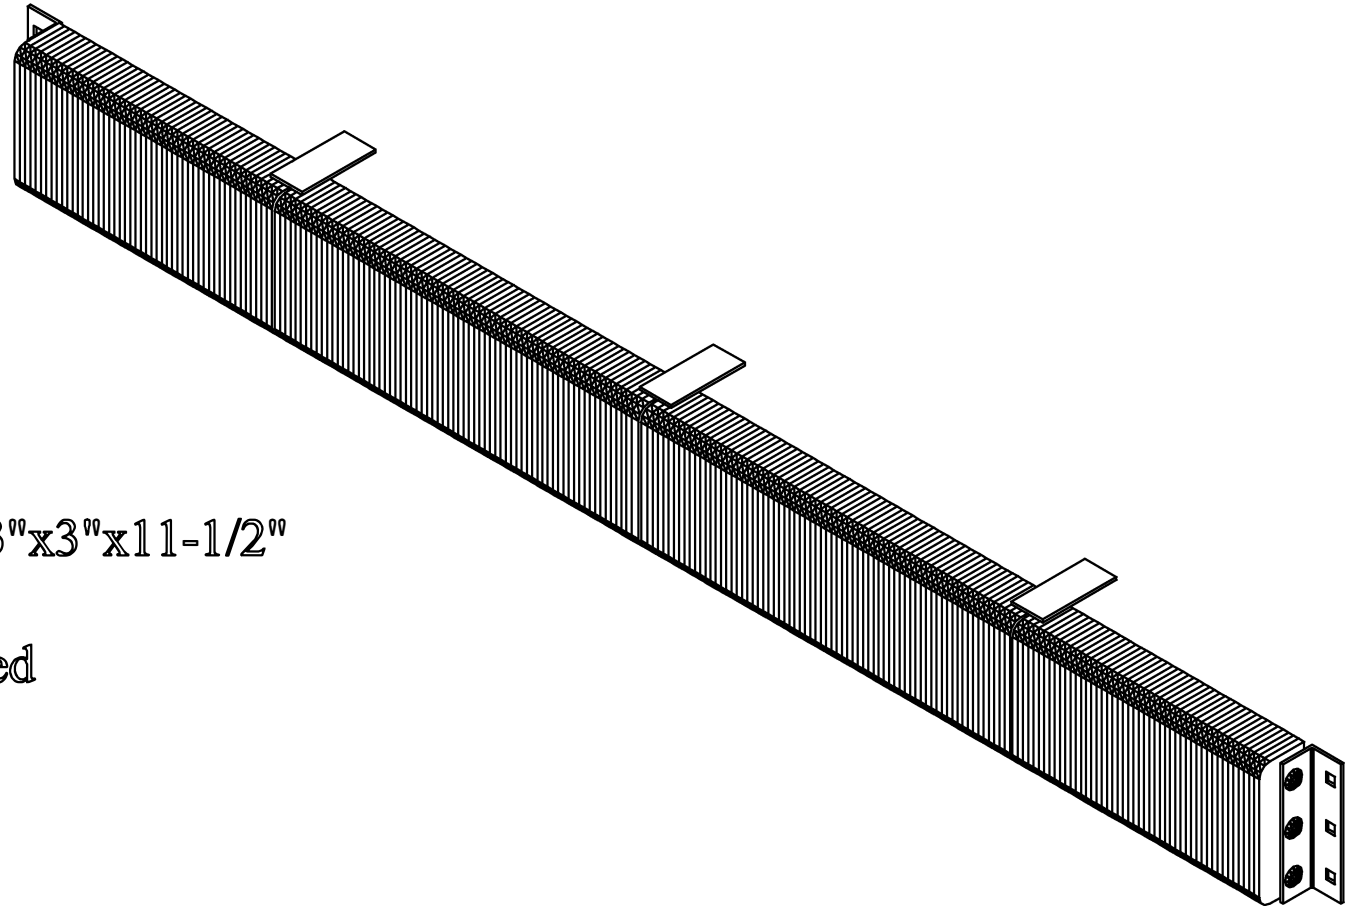

Proudly Sold and Distributed by:

THECORNERGUARDSTORE
WALL PROTECTION WAREHOUSE

T: 800-436-3056 F: 952-303-3773 info@TheCornerGuardStore.com

Model: B4512-123-A3

Projection 4-1/2"
Height 12"

Length:

-Overall 125"
-Anchor Holes 123"
-Rubber 119"
Angle Size 1/4"x3"x3"x11-1/2"

Bolt Heads Are Inscribed
"DURABLE CORP"

Date: 11/02/15

All measurements are +/- 1/8"

Confidential – Property of Durable Corporation