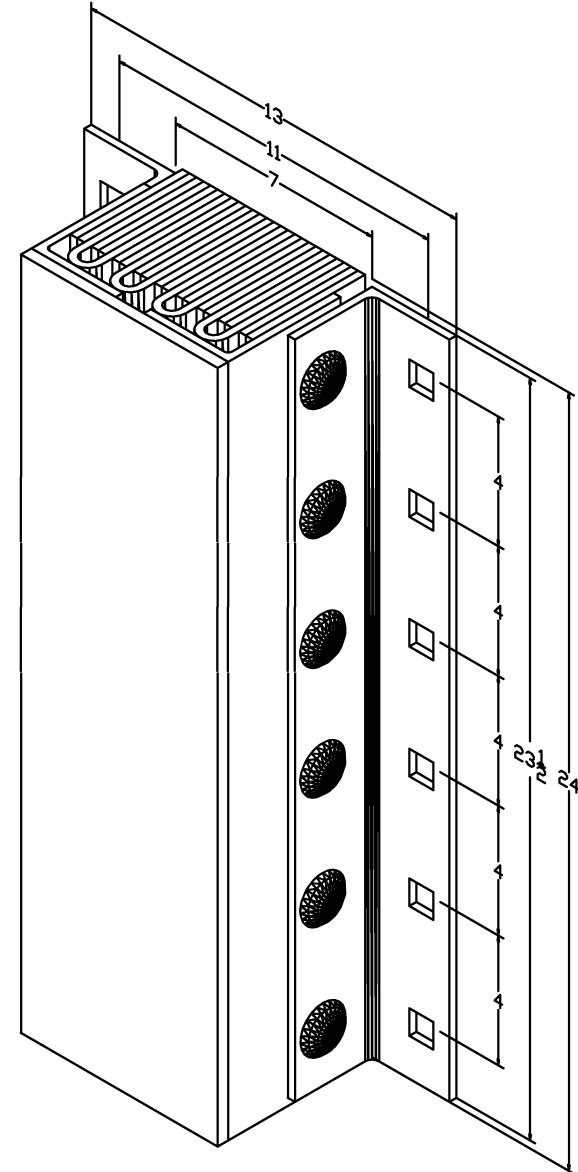

Proudly Sold and Distributed by:

**THECORNERGUARDSTORE**  
WALL PROTECTION WAREHOUSE

T: 800-436-3056 F: 952-303-3773 info@TheCornerGuardStore.com

Model: B5524-11-DS

MODEL: *B5524-11-DS*

*Size*

Projection 5-1/2"  
Height 24"

*Length*

-Overall 13"  
-Anchor Holes 11"  
-Rubber 7"

Angle Size (2) 1/4"x3"x3"x23-1/2"  
Slot Angle Size 1/4"x3"x4"x23-1/2"  
Face Plate Size (1) 3/8"x24"x7"

Date: 04/08/09

All measurements are within +/- 1/8"