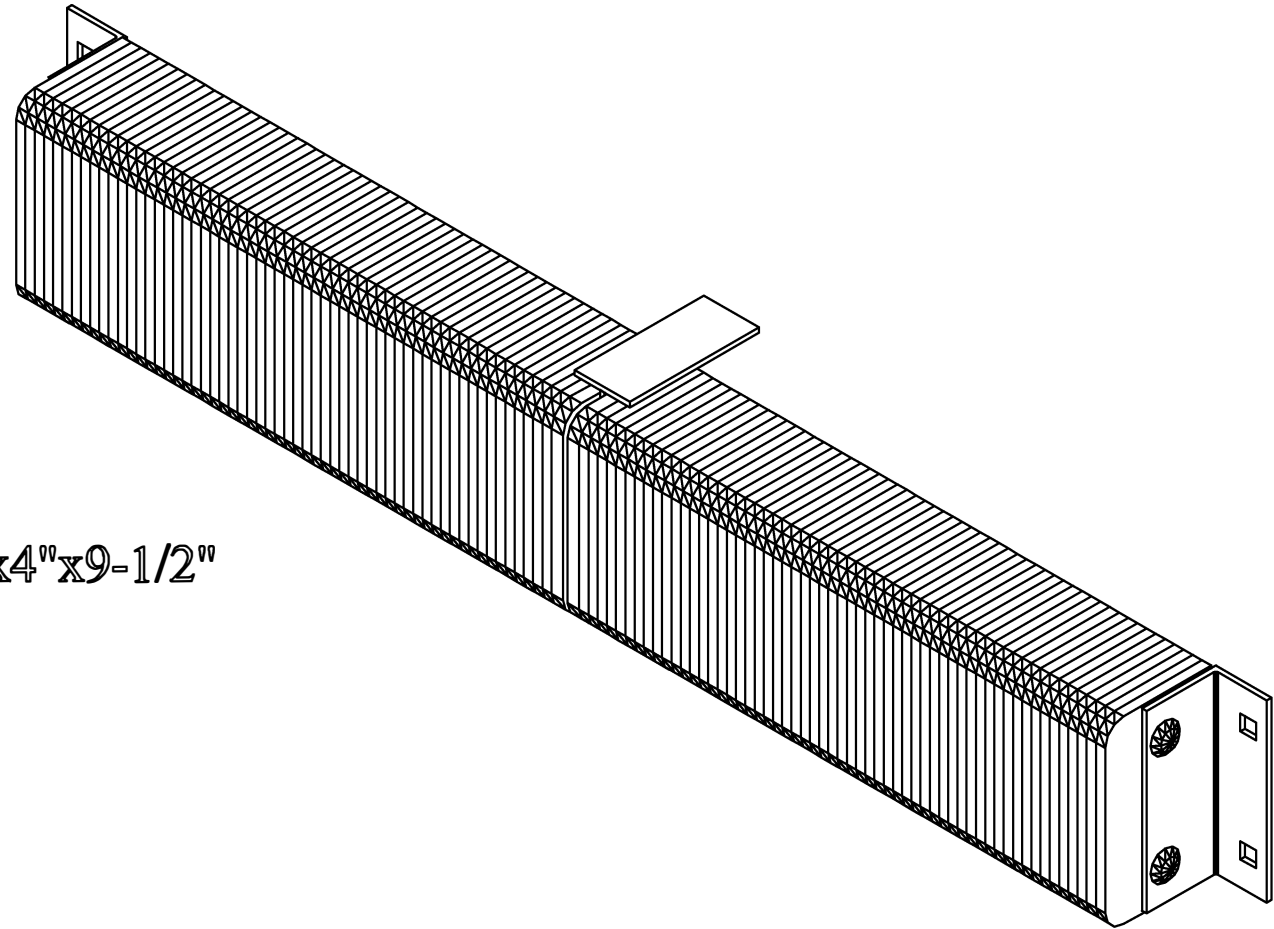

Proudly Sold and Distributed by:

THECORNERGUARDSTORE

WALL PROTECTION WAREHOUSE

T: 800-436-3056 F: 952-303-3773 info@TheCornerGuardStore.com

Model: B610-63-A3

Size

Projection 6"
Height 10"

Length:

-Overall 65"
-Anchor Holes 63"
-Rubber 59"
Angle Size 1/4"x3"x4"x9-1/2"

Bolt Heads Are Inscribed
"DURABLE CORP"

Date: 11/02/15

All measurements are +/- 1/8"

Confidential – Property of Durable Corporation