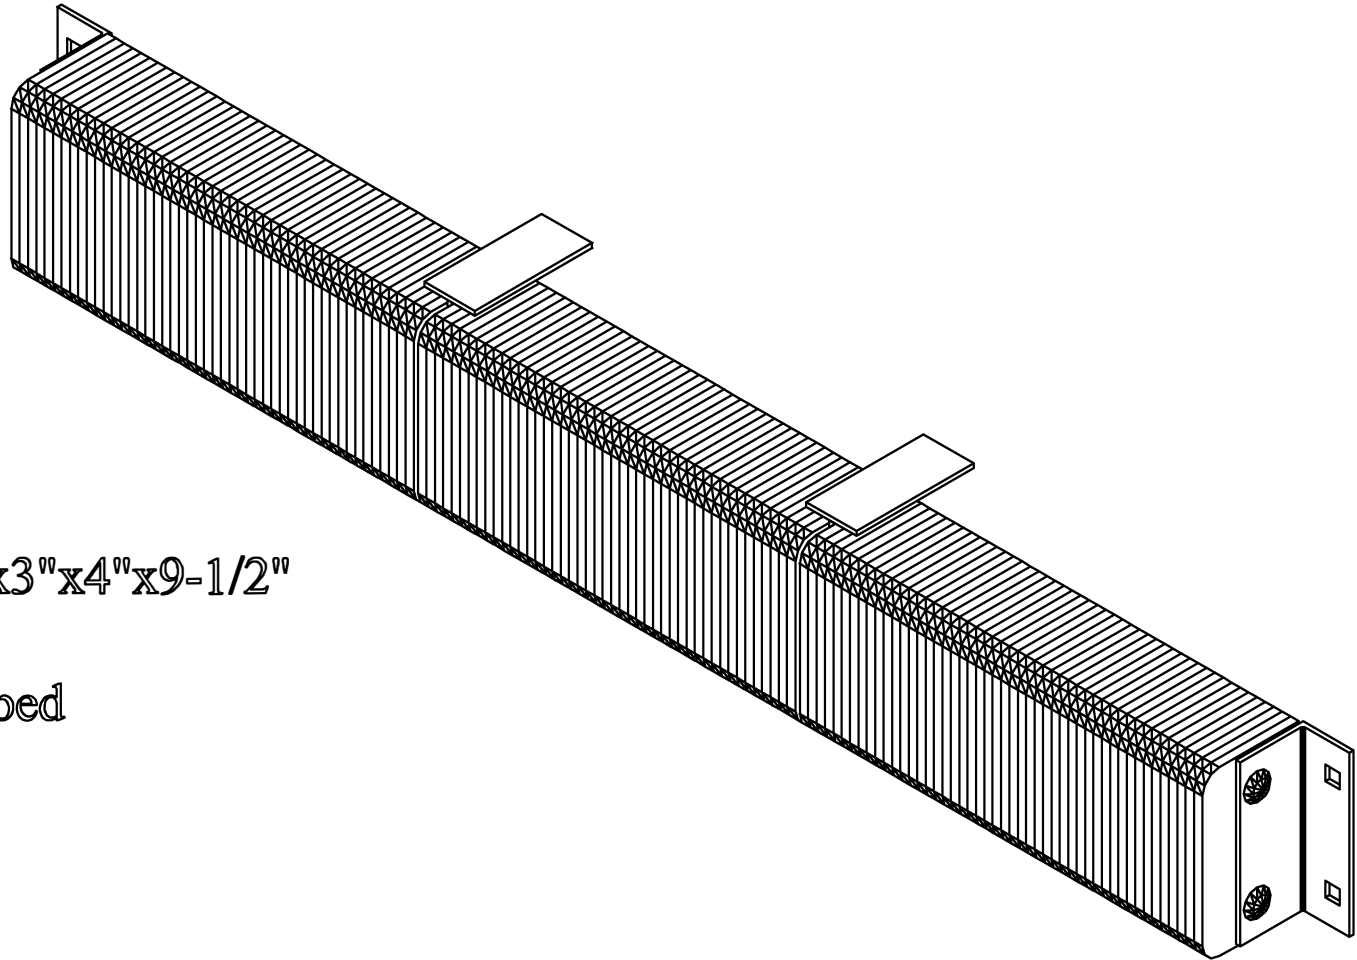

Length:

-Overall

77"

-Anchor Holes

75"

-Rubber

71"

Angle Size

1/4"x3"x4"x9-1/2"

Bolt Heads Are Inscribed  
"DURABLE CORP"

Date: 11/02/15

All measurements are +/- 1/8"

Confidential – Property of Durable Corporation