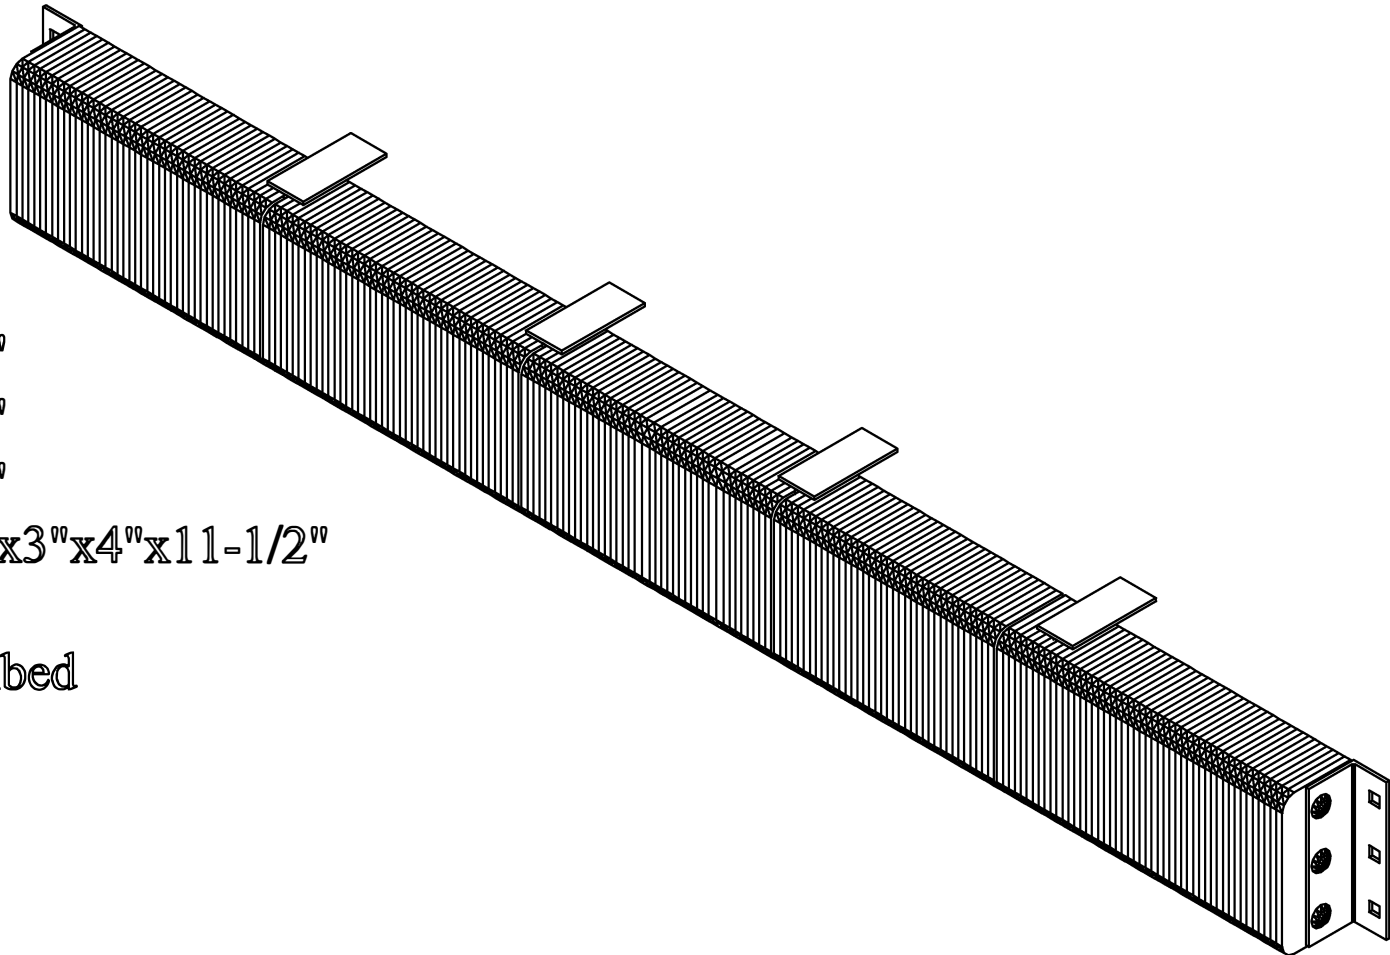

Proudly Sold and Distributed by:

T: 800-436-3056 F: 952-303-3773 info@TheCornerGuardStore.com

Model: B612-111-A3

Projection
Height

6"
12"

Length:

-Overall 113"
-Anchor Holes 111"
-Rubber 107"

Angle Size 1/4"x3"x4"x11-1/2"

Bolt Heads Are Inscribed
"DURABLE CORP"

Date: 11/01/15

All measurements are +/- 1/8"

Confidential – Property of Durable Corporation