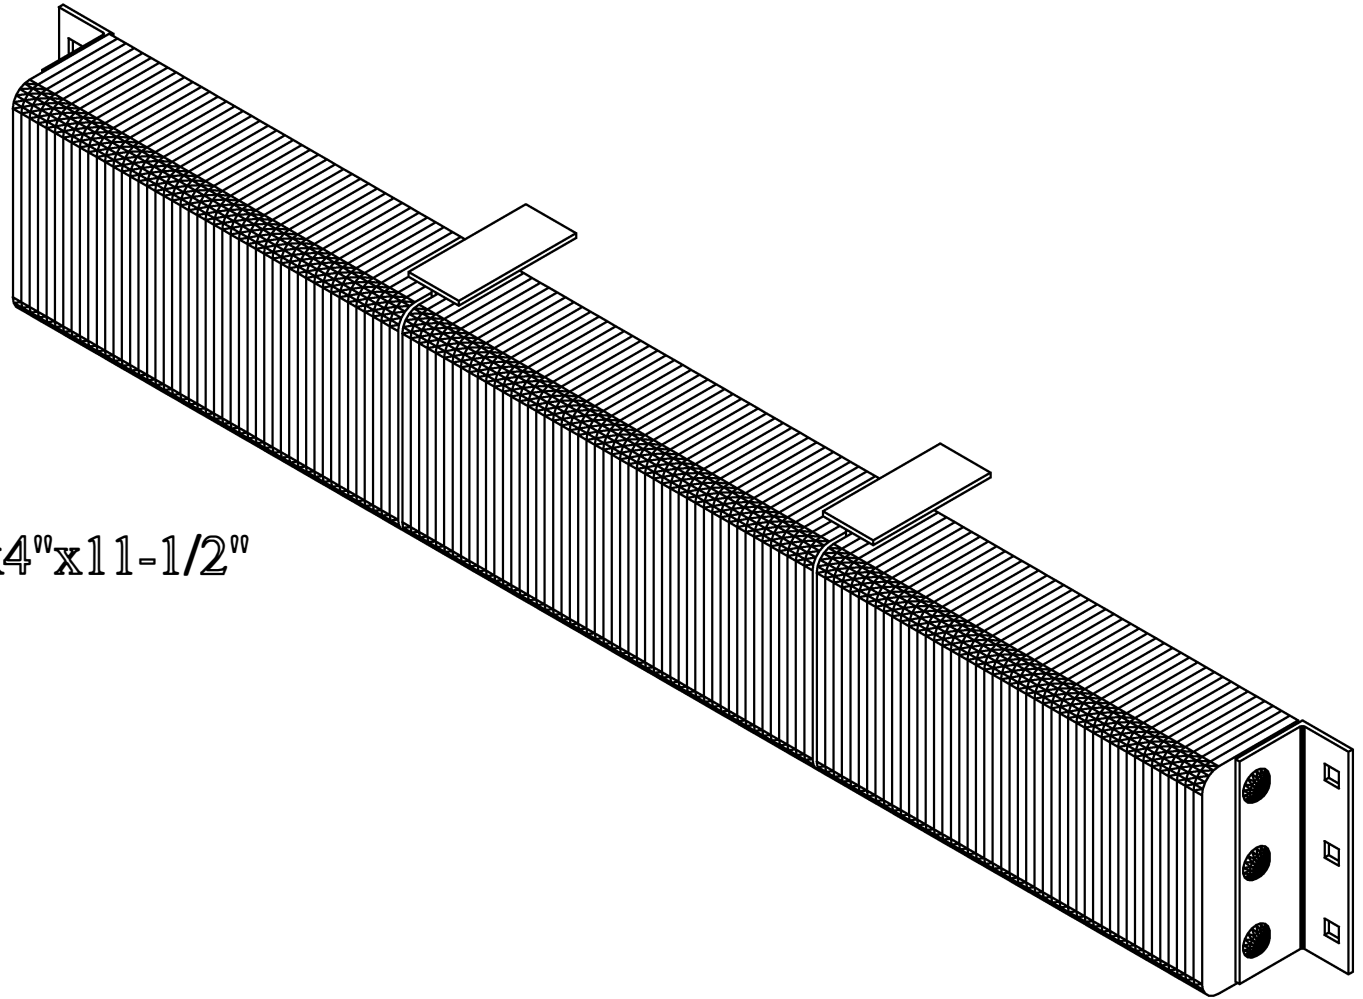

Proudly Sold and Distributed by:

Model: B612-75-A

Size

Projection 6"
Height 12"

Length:

-Overall 77"
-Anchor Holes 75"
-Rubber 71"
Angle Size (2) 1/4"x3"x4"x11-1/2"

Bolt Heads Are Inscribed
"DURABLE CORP"

Date: 04/08/09

All measurements are +/- 1/8"

Confidential – Property of Durable Corporation