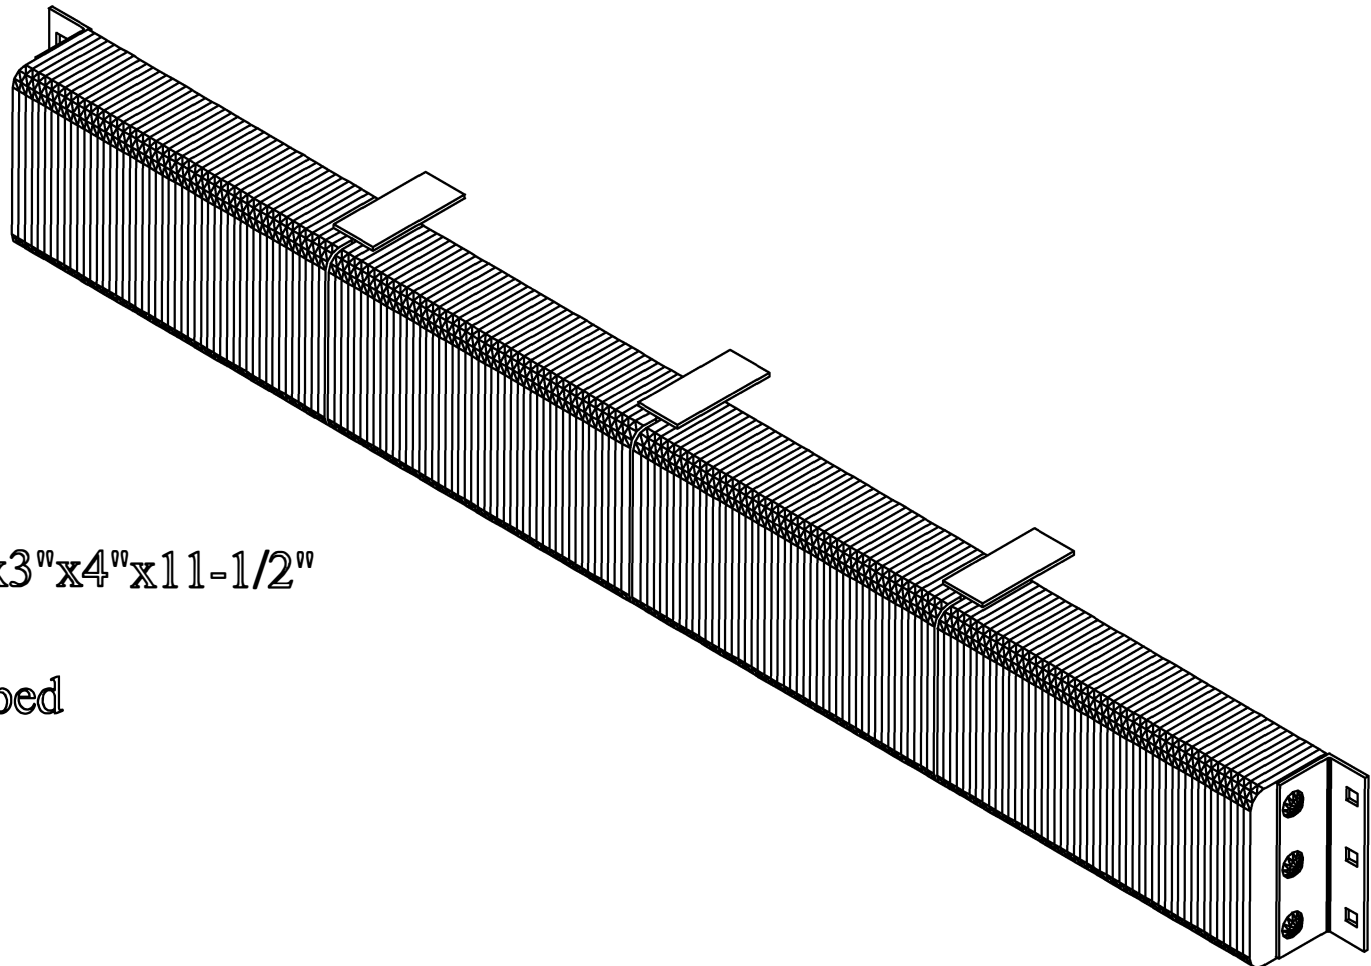

Proudly Sold and Distributed by:

**THECORNERGUARDSTORE**

WALL PROTECTION WAREHOUSE

T: 800-436-3056 F: 952-303-3773 info@TheCornerGuardStore.com

Model: B612-99-A3

Size

Projection 6"  
Height 12"

Length:

-Overall 101"  
-Anchor Holes 99"  
-Rubber 95"  
Angle Size 1/4"x3"x4"x11-1/2"

Bolt Heads Are Inscribed  
"DURABLE CORP"

Date: 11/02/15

All measurements are +/- 1/8"

Confidential – Property of Durable Corporation