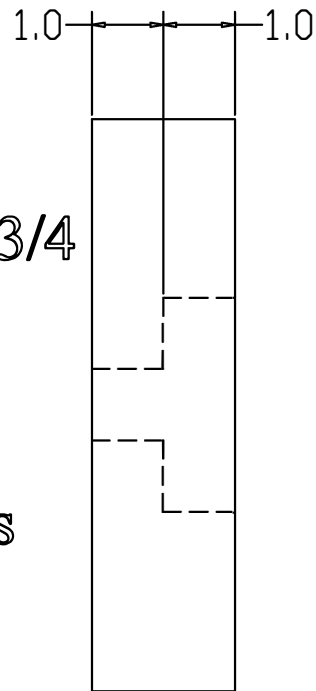

Proudly Sold and Distributed by:

THECORNERGUARDSTORE

WALL PROTECTION WAREHOUSE

T: 800-436-3056 F: 952-303-3773 info@TheCornerGuardStore.com

Model: M-2818

MOLDED BUMPER

Size

Overall Length	17-3/4
Overall Thickness	2
-Height	8
-Anchor Holes	8
Total Weight	11 lbs

Date: 8/4/99

Scale: Full

SIDE VIEW

Please Note: Weights are calculated and are not actual and overall tolerance may vary + or - 1/4".