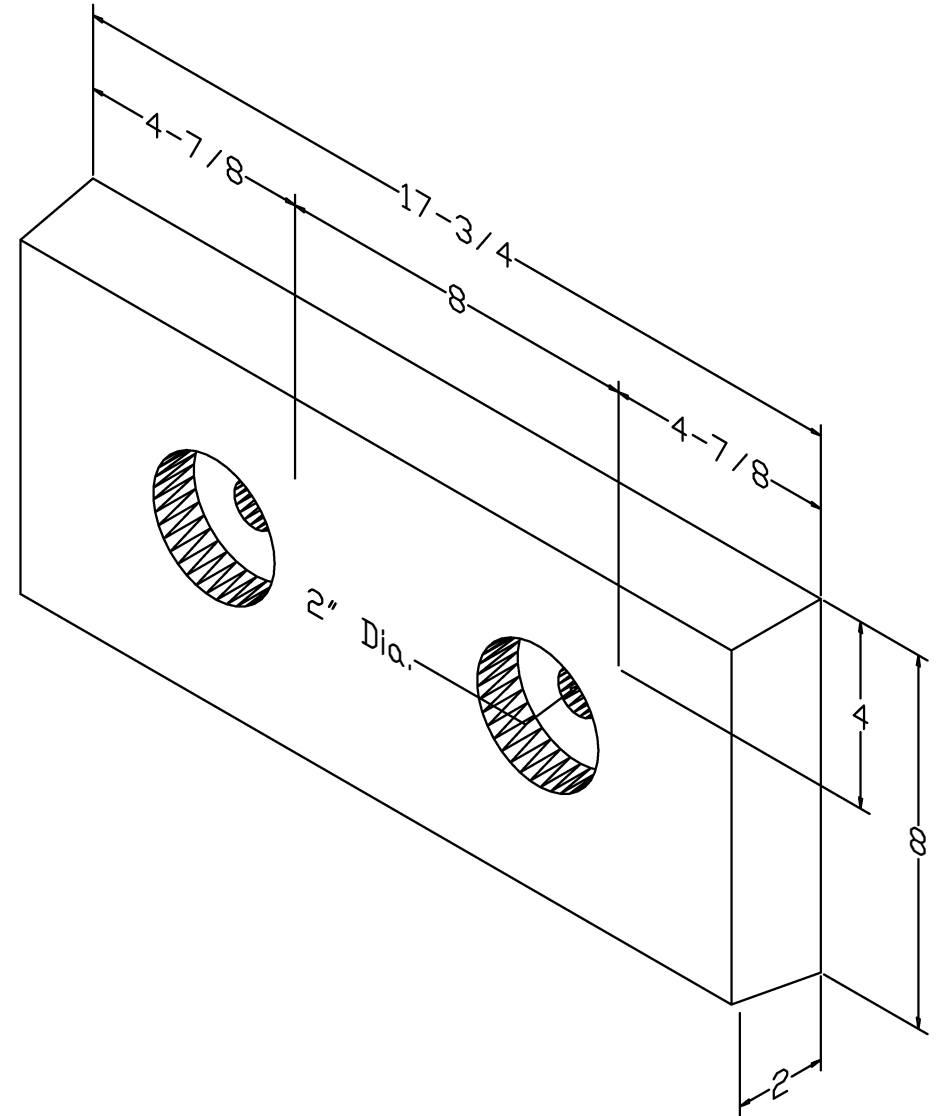

Proudly Sold and Distributed by:

THECORNERGUARDSTORE

WALL PROTECTION WAREHOUSE

T: 800-436-3056 F: 952-303-3773 info@TheCornerGuardStore.com

Model: M-2818

MOLDED BUMPER

Size

Overall Length	17-3/4
Overall Thickness	2
-Height	8
-Anchor Holes	8
Total Weight	11 lbs

Date: 8/4/99

Scale: Full

SIDE VIEW

Please Note: Weights are calculated and are not actual and overall tolerance may vary + or - 1/4".