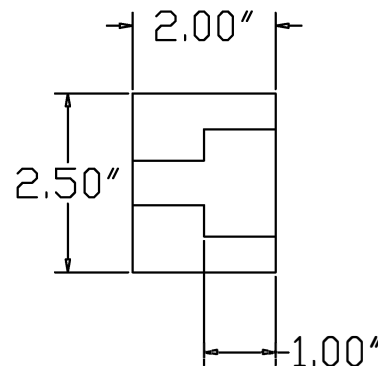

Proudly Sold and Distributed by:

THECORNERGUARDSTORE
WALL PROTECTION WAREHOUSE

T: 800-436-3056 F: 952-303-3773 info@TheCornerGuardStore.com

Model: TB-60

MODEL: *TB-60*
MOLDED TRAILER AND
CRANE BUMPER

Size

Overall Length	7-7/8"
Overall Thickness	2"
-Height	2-1/2"
-Anchor Holes	4-5/8"
Total Weight	1-1/4 lbs

Date: 01/05/04
Scale: Full

Please Note: Weights are calculated and are not actual and overall tolerance may vary + or - 1/4".

TB-60 is molded from a nylon & polyester fibre reinforced rubber of 80 (+ or -) 5 durometer, and has an average impact resistance of 95% under ASTM 1170.