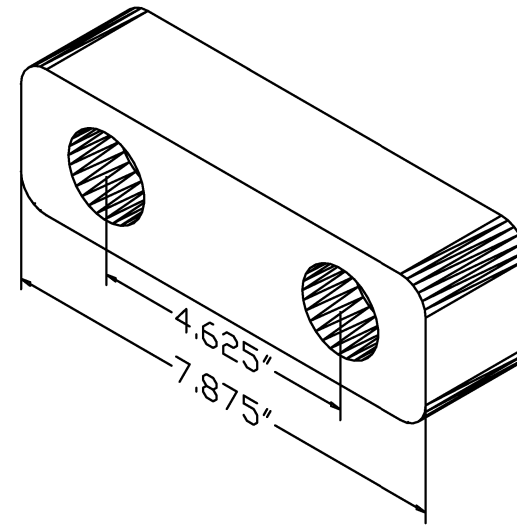

Proudly Sold and Distributed by:

THECORNERGUARDSTORE
WALL PROTECTION WAREHOUSE

T: 800-436-3056 F: 952-303-3773 info@TheCornerGuardStore.com

Model: TB-60

MODEL: *TB-60*
MOLDED TRAILER AND
CRANE BUMPER

Size

Overall Length	7-7/8"
Overall Thickness	2"
-Height	2-1/2"
-Anchor Holes	4-5/8"
Total Weight	1-1/4 lbs

Date: 01/05/04
Scale: Full

Please Note: Weights are calculated and are not actual and overall tolerance may vary + or - 1/4".

TB-60 is molded from a nylon & polyester fibre reinforced rubber of 80 (+ or -) 5 durometer, and has an average impact resistance of 95% under ASTM 1170.