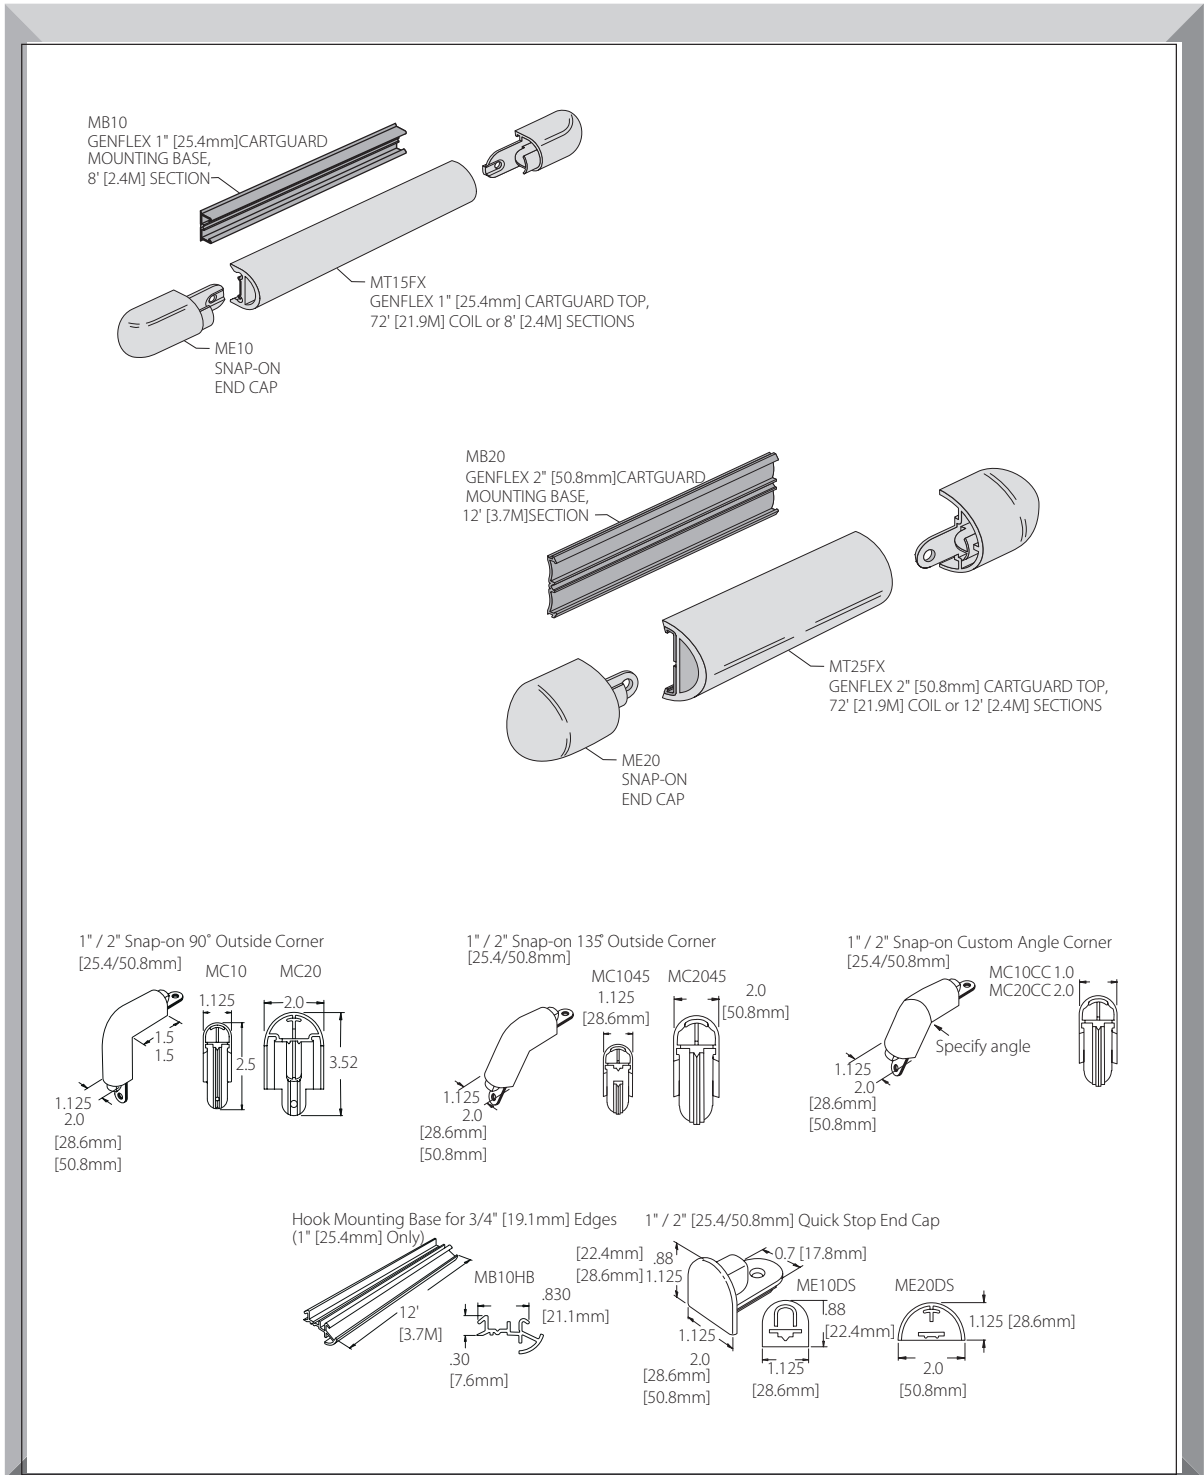

Installation Instructions

Flexible Wall Guards

Please read all instructions before installing wallguard.

IPC® Door + Wall Protection

inpro.com • 800.222.5556 • 262.679.9010

World Headquarters S80 W18766 Apollo Drive, Muskego, WI 53150 USA

Installation Hotline: 866.394.6776

inpro®