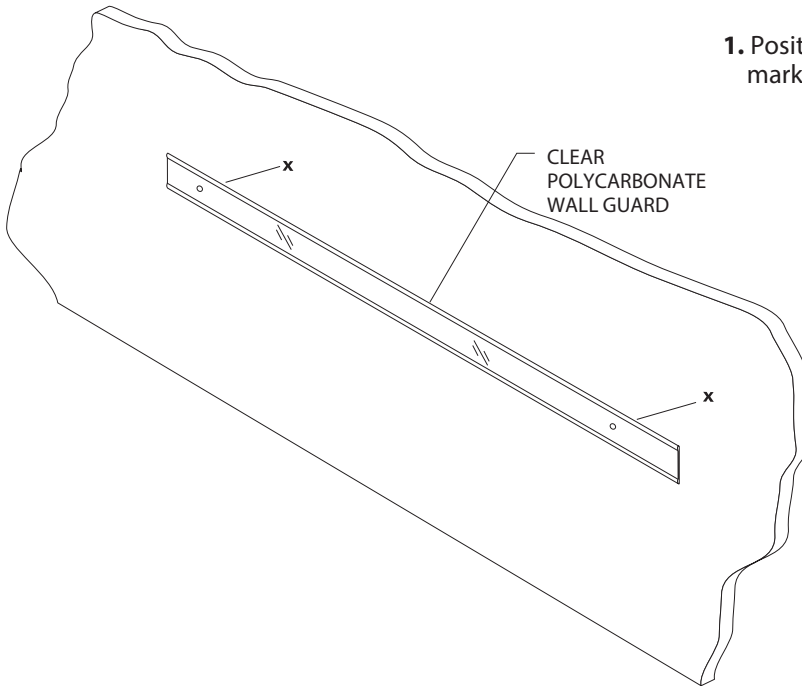

Installation Instructions

Clear Polycarbonate Wall Guard

Please read all instructions before installing wallguard.

FIG. 1

Please read all instructions before installing wall guard.

1. Position wall guard on wall at desired height. Level and mark holes. See Figure 1.