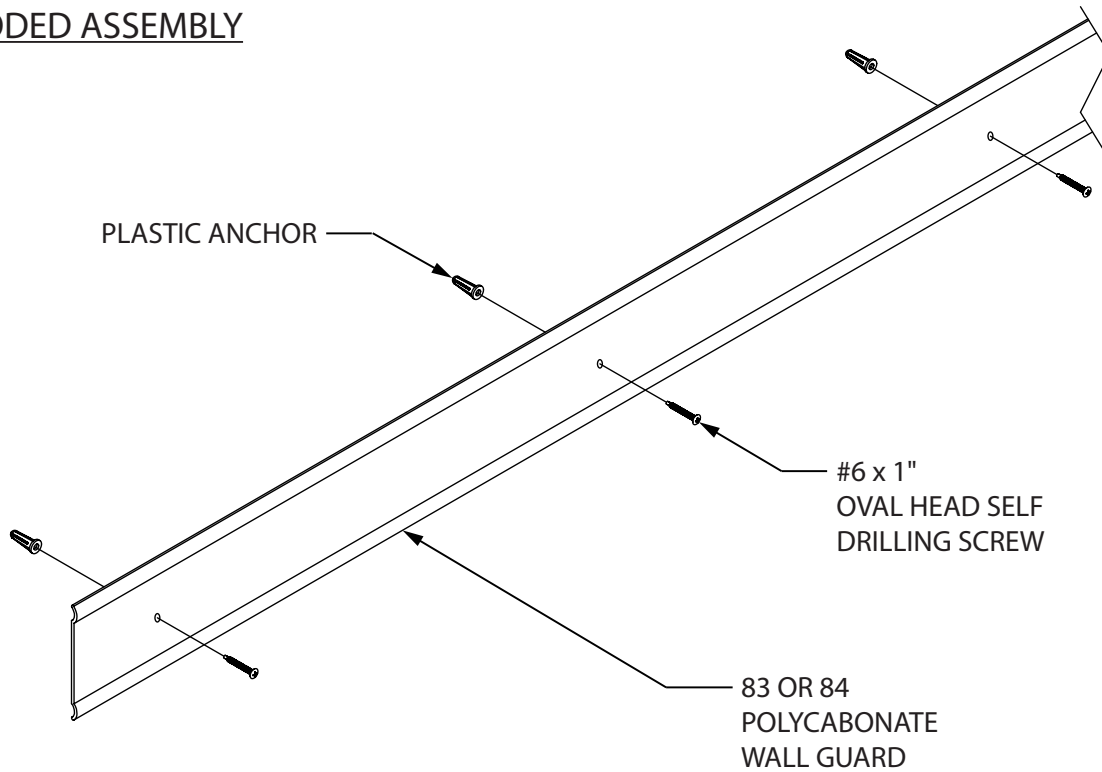

EXPLODED ASSEMBLY

IPC® Door + Wall Protection

inpro.com • 800.222.5556 • 262.679.9010

World Headquarters S80 W18766 Apollo Drive, Muskego, WI 53150 USA

Installation Hotline: 866.394.6776

inpro®