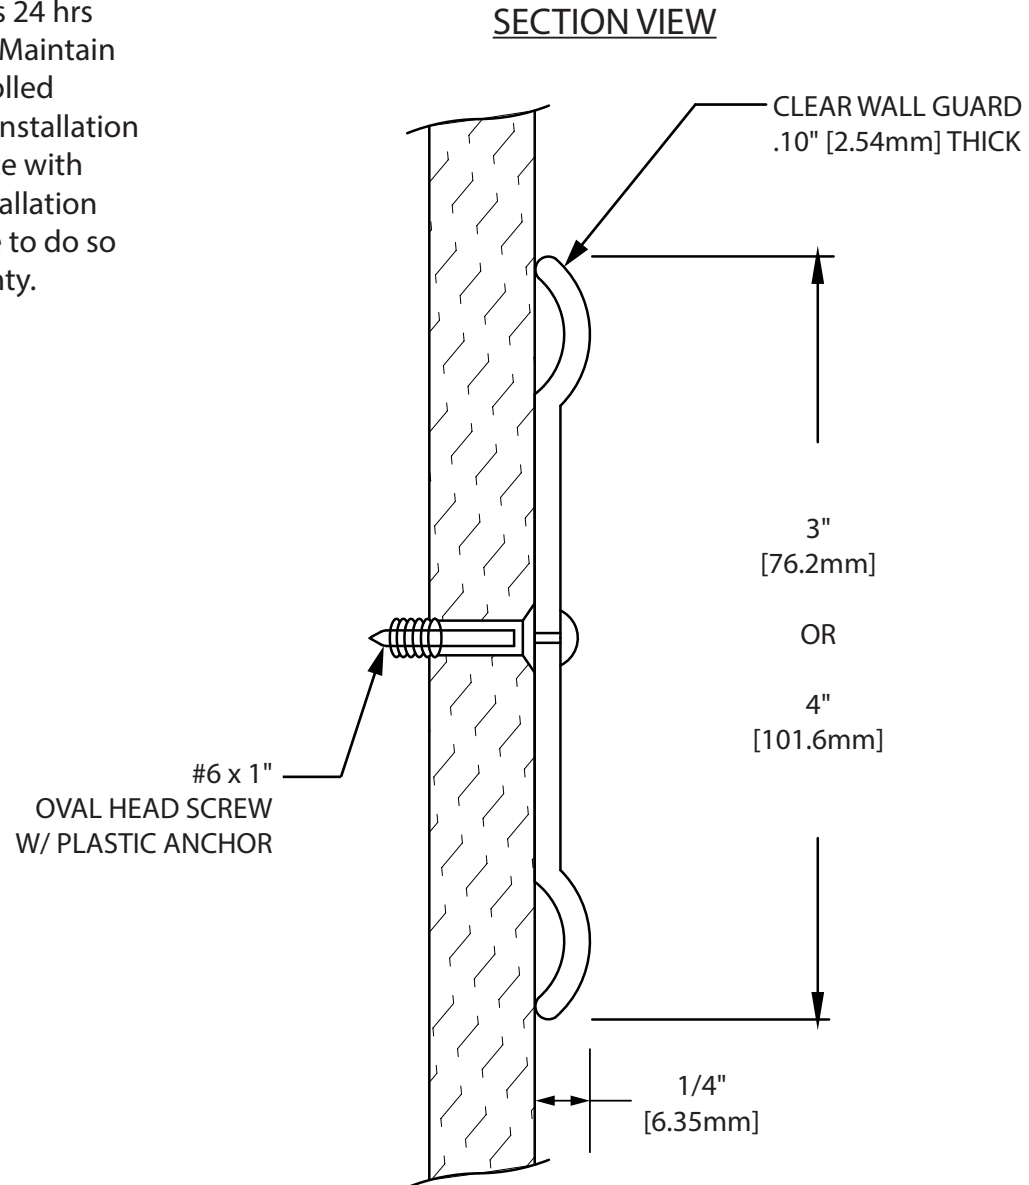

Installation Instructions

Clear Polycarbonate Wall Guard

Please read all instructions before installing wallguard.

Important

1. Acclimate materials 24 hrs before installation. Maintain temperature controlled environment after installation
2. Install in accordance with manufacturer's installation instructions. Failure to do so will void the warranty.

Recommended tools

Safety Glasses, Tape Measure, Level, Power Drill, 1/4" Socket, Drill Bits - 1/4" masonry (concrete/concrete block), Power Miter Saw, 10" Blade with 60-80 Carbide Tipped Teeth

IPC.375/REV.4

Please read all instructions before installing wallguard.

COMPONENTS AND FASTENERS

84
4" POLYCARBONATE
WALL GUARD

83
3" POLYCARBONATE
WALL GUARD

PLASTIC ANCHOR

#6 x 1"
OVAL HEAD SELF
DRILLING SCREW

IPC® Door + Wall Protection