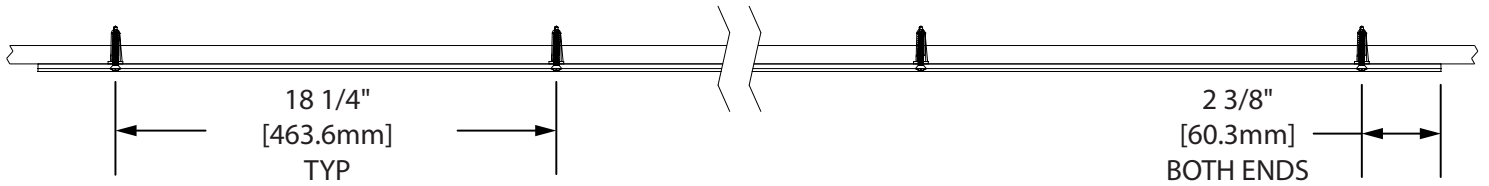

Installation Instructions

Clear Polycarbonate Wall Guard

Please read all instructions before installing wallguard.

LAYOUT VIEW