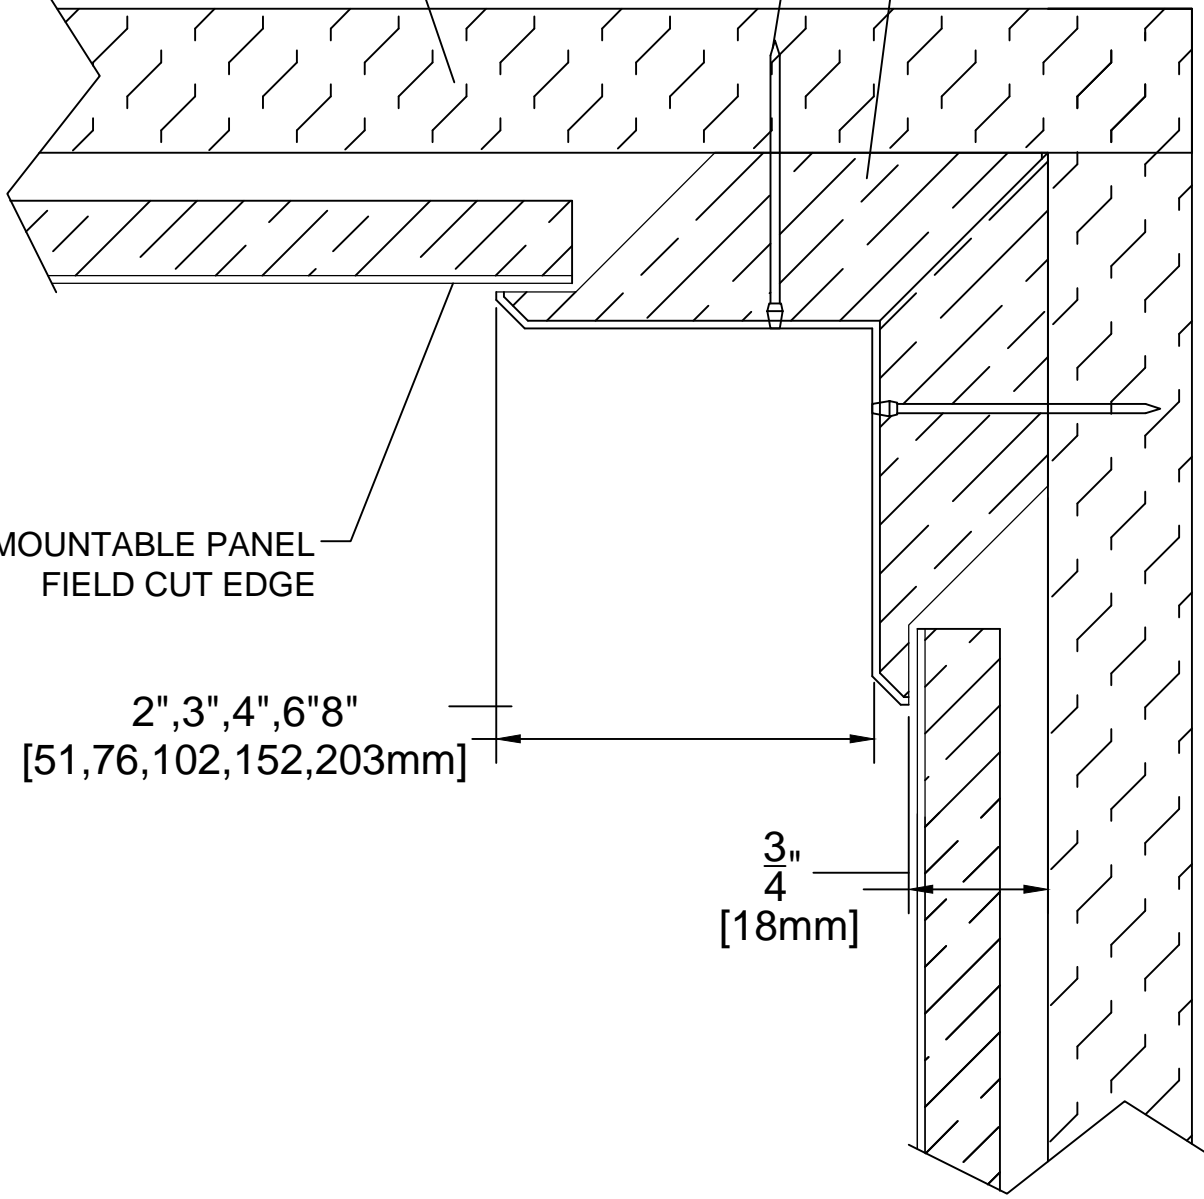

5/8" DRYWALL
(BY OTHERS)

18 GAUGE BRAD NAILS
(BY OTHERS)

INSIDE CORNER TRIM
DEMOUNTABLE PANEL
FIELD CUT EDGE

DEMOUNTABLE PANEL
FIELD CUT EDGE

2", 3", 4", 6" 8"
[51, 76, 102, 152, 203mm]

$\frac{3}{4}$ "
[18mm]