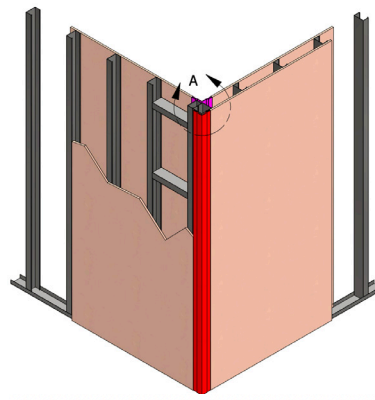

GFRG TAPE-IN CORNER GUARDS

Introducing the future of corner protection: GFRG tape corner guards! Say goodbye to bulky and unsightly surface corner guards that detract from the aesthetics of your space. Our GFRG tape seamlessly blends into any environment while providing superior impact resistance and durability.

Here's why our GFRG tape corner guards are a game-changer:

- 1. Sleek Design:** Unlike traditional surface guards that stick out like a sore thumb, our GFRG tape boasts a sleek and minimalistic design that effortlessly integrates into any decor, maintaining the aesthetic appeal of your space.
- 2. Enhanced Protection:** Made from high-quality glass fiber reinforced gypsum (GFRG) material, our tape guards offer robust protection against everyday bumps, scrapes, and impacts, ensuring your corners remain pristine for years to come.
- 3. Easy Installation:** Say goodbye to complex installation processes! Our GFRG tape corner guards are easy to install, requiring minimal time and effort.
- 4. Customizable:** Available in various sizes and colors, our GFRG tape corner guards can be tailored to match your specific design preferences, ensuring a seamless integration with your interior decor.

Upgrade your corner protection solution today with our innovative GFRG tape corner guards. Experience the perfect blend of style, durability, and convenience for your space.

Benefits of The Legacy Tape-in Corner Guards