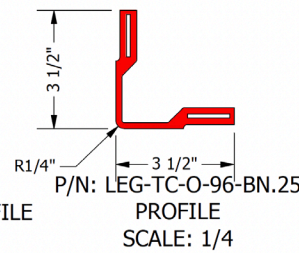

GFRG TAPE-IN CORNER GUARDS

Introducing the future of corner protection: GFRG tape corner guards! Say goodbye to bulky and unsightly surface corner guards that detract from the aesthetics of your space. Our GFRG tape seamlessly blends into any environment while providing superior impact resistance and durability.

Here's why our GFRG tape corner guards are a game-changer:

1. **1. Sleek Design:** Unlike traditional surface guards that stick out like a sore thumb, our GFRG tape boasts a sleek and minimalistic design that effortlessly integrates into any decor, maintaining the aesthetic appeal of your space.
2. **2. Enhanced Protection:** Made from high-quality glass fiber reinforced gypsum (GFRG) material, our tape guards offer robust protection against everyday bumps, scrapes, and impacts, ensuring your corners remain pristine for years to come.
3. **3. Easy Installation:** Say goodbye to complex installation processes! Our GFRG tape corner guards are easy to install, requiring minimal time and effort.
4. **4. Customizable:** Available in various sizes and colors, our GFRG tape corner guards can be tailored to match your specific design preferences, ensuring a seamless integration with your interior decor.

Upgrade your corner protection solution today with our innovative GFRG tape corner guards. Experience the perfect blend of style, durability, and convenience for your space.

Benefits of The Legacy Tape-in Corner Guards

- **Seamless Integration**
- **Durability and Strength**
- **Flexibility and Versatility**
- **Enhanced Aesthetics**
- **Time and Labor Savings**
- **Fire Resistance**