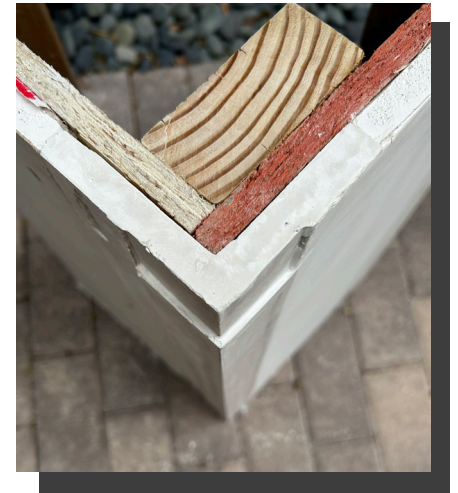

Benefits of The Legacy Tape-in Corner Guards

- **Seamless Integration**
- **Durability and Strength**
- **Flexibility and Versatility**
- **Enhanced Aesthetics**
- **Time and Labor Savings**
- **Fire Resistance**