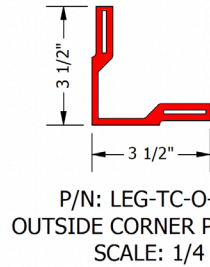

GFRG TAPE-IN CORNER GUARDS

Introducing the future of corner protection: GFRG tape corner guards! Say goodbye to bulky and unsightly surface corner guards that detract from the aesthetics of your space. Our GFRG tape seamlessly blends into any environment while providing superior impact resistance and durability.

Here's why our GFRG tape corner guards are a game-changer:

1. **1. Sleek Design:** Unlike traditional surface guards that stick out like a sore thumb, our GFRG tape boasts a sleek and minimalistic design that effortlessly integrates into any decor, maintaining the aesthetic appeal of your space.
2. **2. Enhanced Protection:** Made from high-quality glass fiber reinforced gypsum (GFRG) material, our tape guards offer robust protection against everyday bumps, scrapes, and impacts, ensuring your corners remain pristine for years to come.
3. **3. Easy Installation:** Say goodbye to complex installation processes! Our GFRG tape corner guards are easy to install, requiring minimal time and effort.
4. **4. Customizable:** Available in various sizes and colors, our GFRG tape corner guards can be tailored to match your specific design preferences, ensuring a seamless integration with your interior decor.

Upgrade your corner protection solution today with our innovative GFRG tape corner guards. Experience the perfect blend of style, durability, and convenience for your space.

Benefits of The Legacy Tape-in Corner Guards

- **Seamless Integration**
- **Durability and Strength**
- **Flexibility and Versatility**
- **Enhanced Aesthetics**
- **Time and Labor Savings**
- **Fire Resistance**