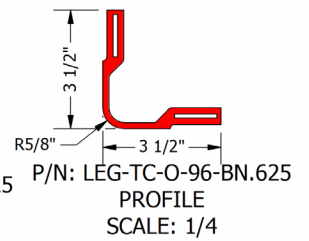

GFRG TAPE-IN CORNER GUARDS

Introducing the future of corner protection: GFRG tape corner guards! Say goodbye to bulky and unsightly surface corner guards that detract from the aesthetics of your space. Our GFRG tape seamlessly blends into any environment while providing superior impact resistance and durability.

Here's why our GFRG tape corner guards are a game-changer:

1. **1. Sleek Design:** Unlike traditional surface guards that stick out like a sore thumb, our GFRG tape boasts a sleek and minimalistic design that effortlessly integrates into any decor, maintaining the aesthetic appeal of your space.
2. **2. Enhanced Protection:** Made from high-quality glass fiber reinforced gypsum (GFRG) material, our tape guards offer robust protection against everyday bumps, scrapes, and impacts, ensuring your corners remain pristine for years to come.
3. **3. Easy Installation:** Say goodbye to complex installation processes! Our GFRG tape corner guards are easy to install, requiring minimal time and effort.
4. **4. Customizable:** Available in various sizes and colors, our GFRG tape corner guards can be tailored to match your specific design preferences, ensuring a seamless integration with your interior decor.

Upgrade your corner protection solution today with our innovative GFRG tape corner guards. Experience the perfect blend of style, durability, and convenience for your space.

Benefits of The Legacy Tape-in Corner Guards

- **Seamless Integration**
- **Durability and Strength**
- **Flexibility and Versatility**
- **Enhanced Aesthetics**
- **Time and Labor Savings**
- **Fire Resistance**