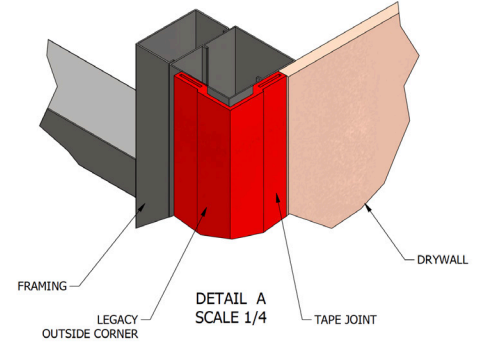

GFRG TAPE-IN CORNER GUARDS

Introducing the future of corner protection: GFRG tape corner guards! Say goodbye to bulky and unsightly surface corner guards that detract from the aesthetics of your space. Our GFRG tape seamlessly blends into any environment while providing superior impact resistance and durability.

Here's why our GFRG tape corner guards are a game-changer:

- 1. Sleek Design:** Unlike traditional surface guards that stick out like a sore thumb, our GFRG tape boasts a sleek and minimalistic design that effortlessly integrates into any decor, maintaining the aesthetic appeal of your space.
- 2. Enhanced Protection:** Made from high-quality glass fiber reinforced gypsum (GFRG) material, our tape guards offer robust protection against everyday bumps, scrapes, and impacts, ensuring your corners remain pristine for years to come.
- 3. Easy Installation:** Say goodbye to complex installation processes! Our GFRG tape corner guards are easy to install, requiring minimal time and effort.
- 4. Customizable:** Available in various sizes and colors, our GFRG tape corner guards can be tailored to match your specific design preferences, ensuring a seamless integration with your interior decor.

Upgrade your corner protection solution today with our innovative GFRG tape corner guards. Experience the perfect blend of style, durability, and convenience for your space.

Benefits of The Legacy Tape-in Corner Guards