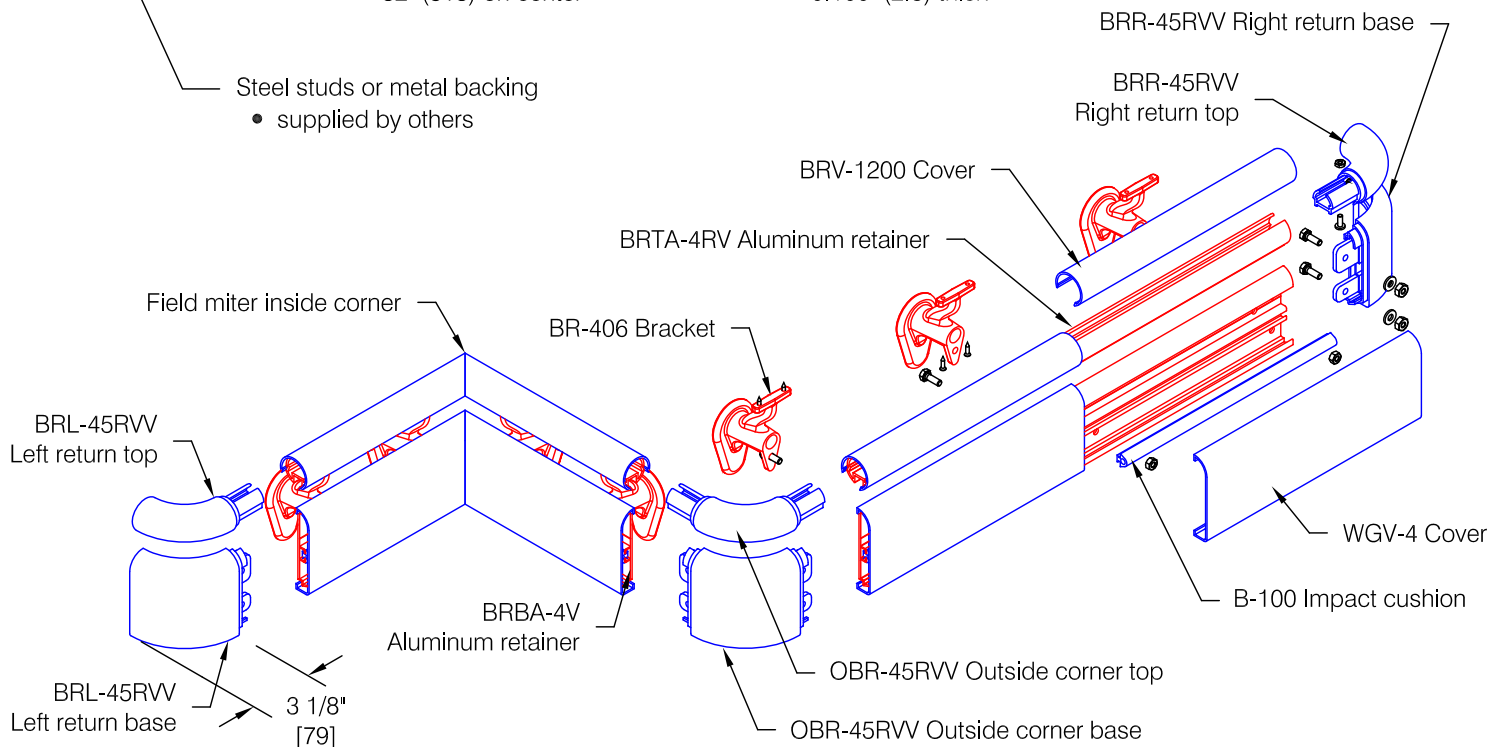

Pawling Corporation reserves the right to discontinue a design or modify an existing design without prior notice

Customer :	Project :	WD.178.0
Architect :	Sales Rep :