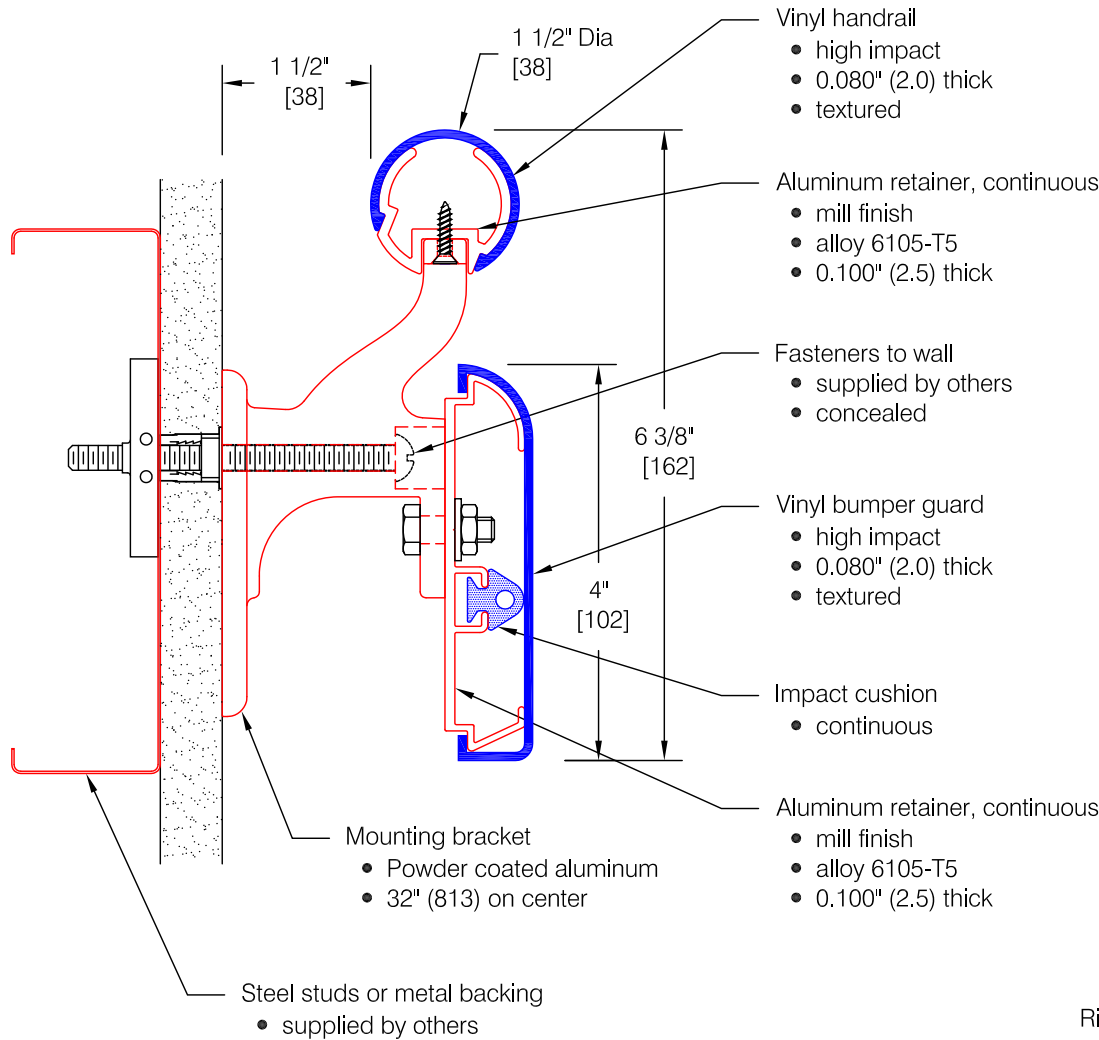

# BR-4RV Handrail - Standard Options

### Features:

- ADA Compliant
- Class A fire rating
- Molded returns - with hardware
- Molded outside corners - with hardware
- Stock length 12'-0" (3658)
- Concealed wall mount hardware