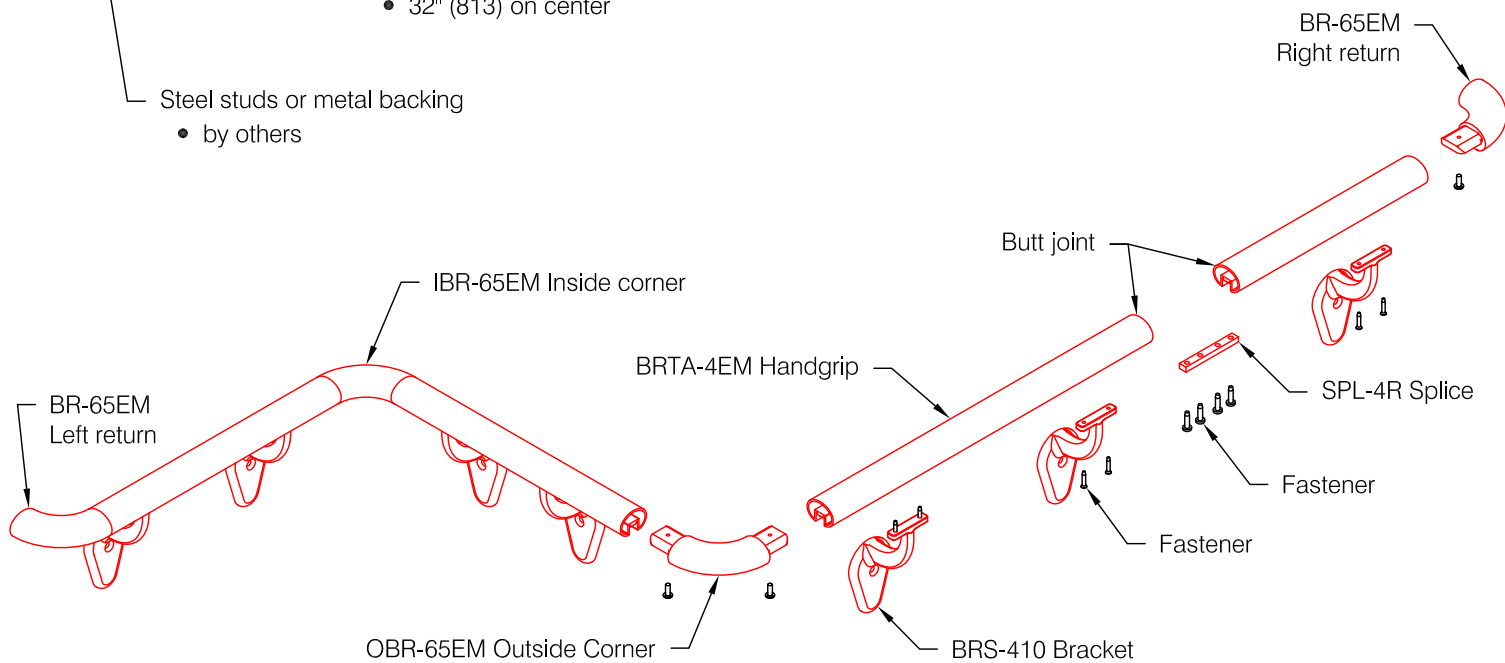

Pawling Corporation reserves the right to discontinue a design or modify an existing design without prior notice

Customer :	Project :	WD.239.0
Architect :	Sales Rep :