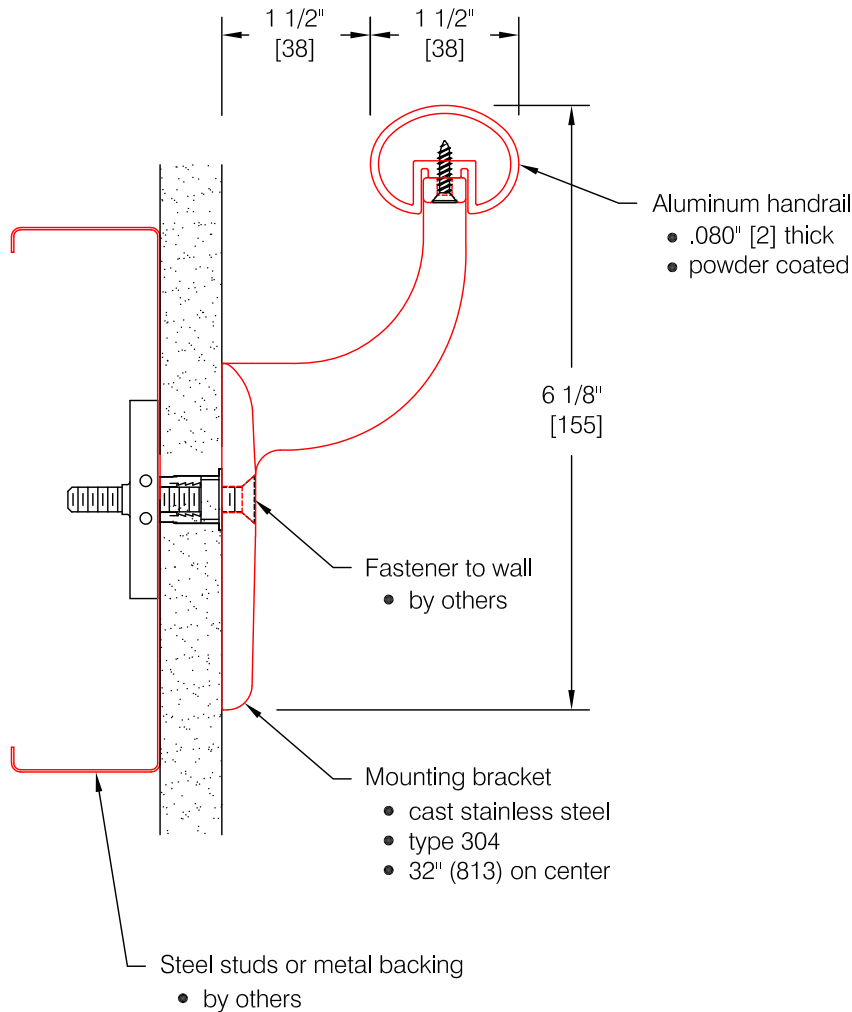

# BR-6EM Handrail

### Features:

- ADA Compliant
- Cast aluminum wall returns
- Cast aluminum corners
- Stock length 12'-0" (3658)