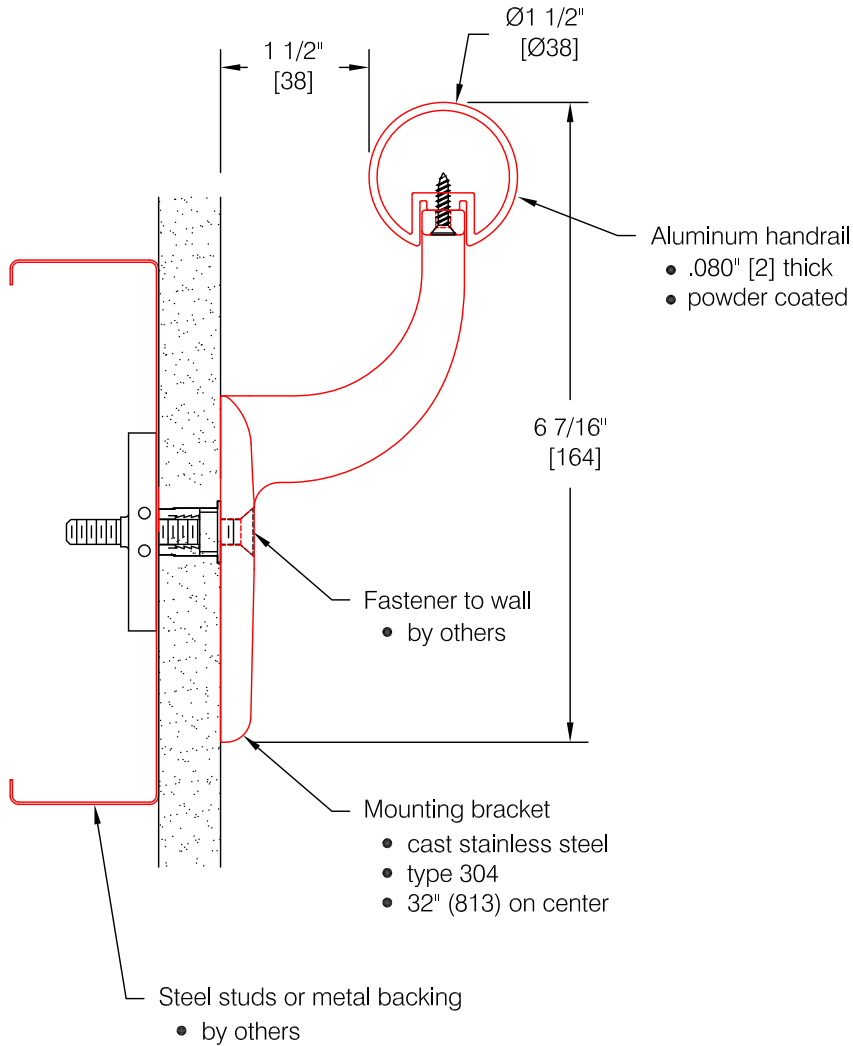

BR-6RM Handrail

Features:

- ADA Compliant
- Cast aluminum wall returns
- Cast aluminum corners
- Stock length 12'-0" (3658)

Finishes:

Handrail

- Powder coated aluminum
- Manufacturer's standard colors
- Custom colors available

Bracket

- Satin finish stainless steel

Pawling Corporation reserves the right to discontinue a design or modify an existing design without prior notice

Customer :	Project :	WD.236.0
Architect :	Sales Rep :	