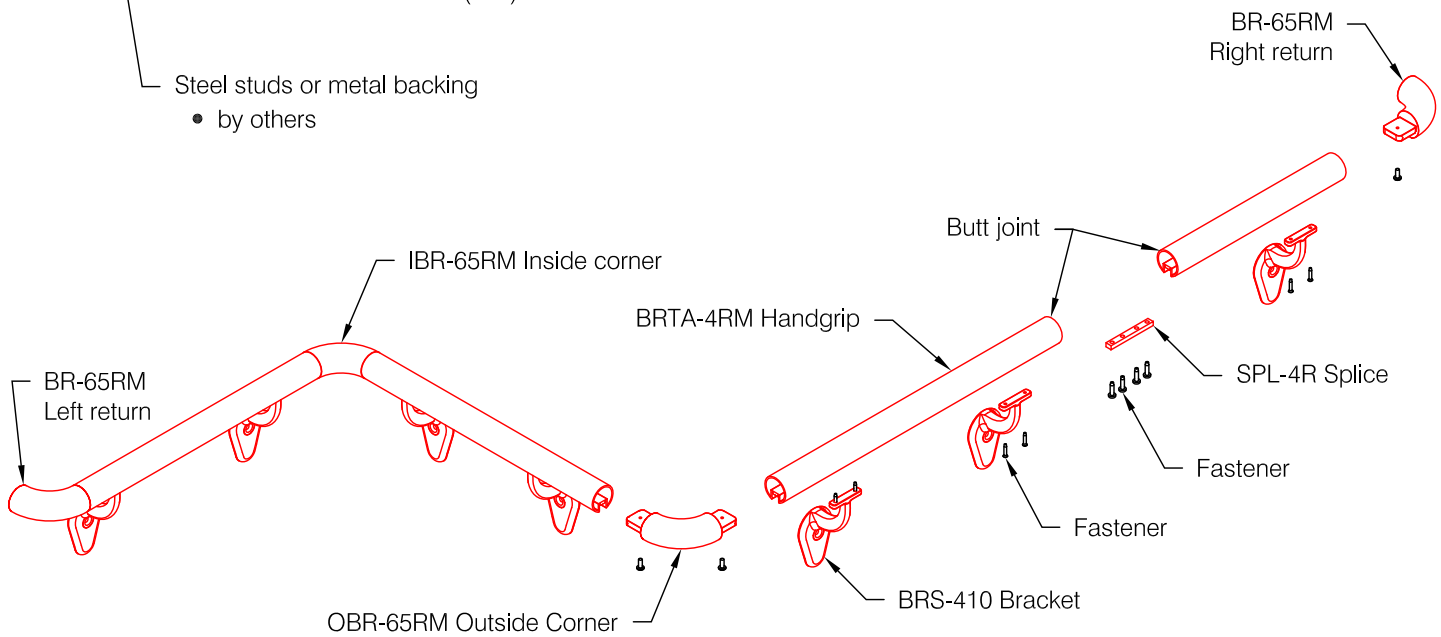

Pawling Corporation reserves the right to discontinue a design or modify an existing design without prior notice

Customer :	Project :	WD.236.0
Architect :	Sales Rep :