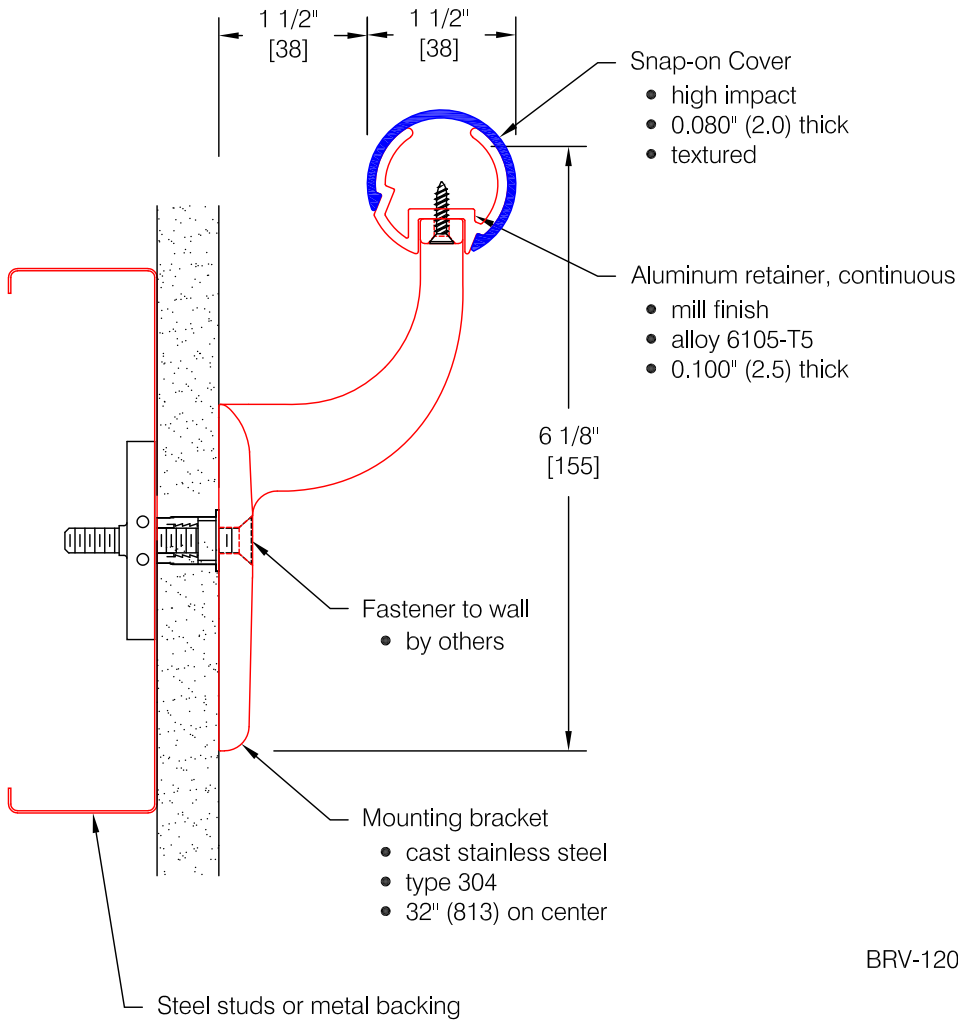

# BR-6RV Handrail

## Features:

- ADA Compliant
- Class A fire rating
- Molded returns - with hardware
- Molded outside corners - with hardware
- Stock length 12'-0" (3658)
- Concealed wall mount hardware