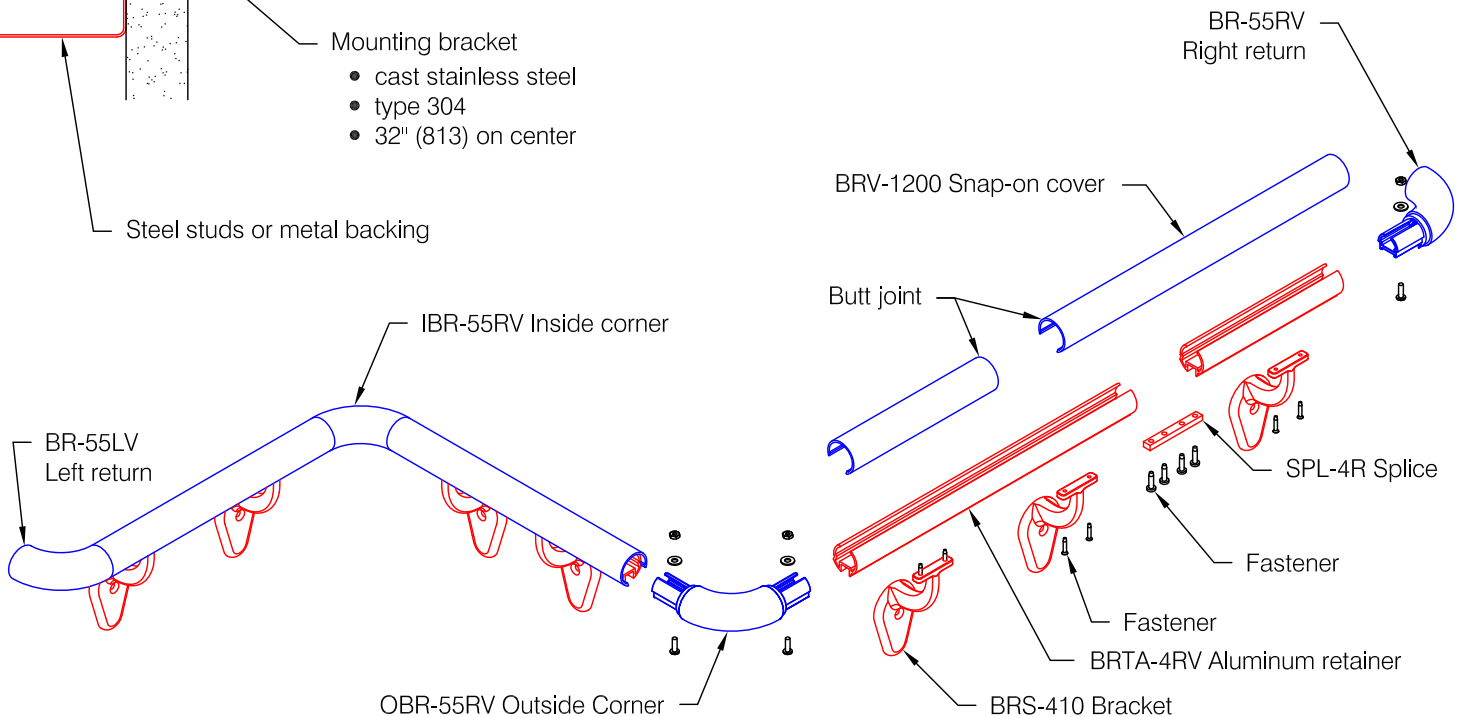

Pawling Corporation reserves the right to discontinue a design or modify an existing design without prior notice

Customer :	Project :	WD.235.0
Architect :	Sales Rep :