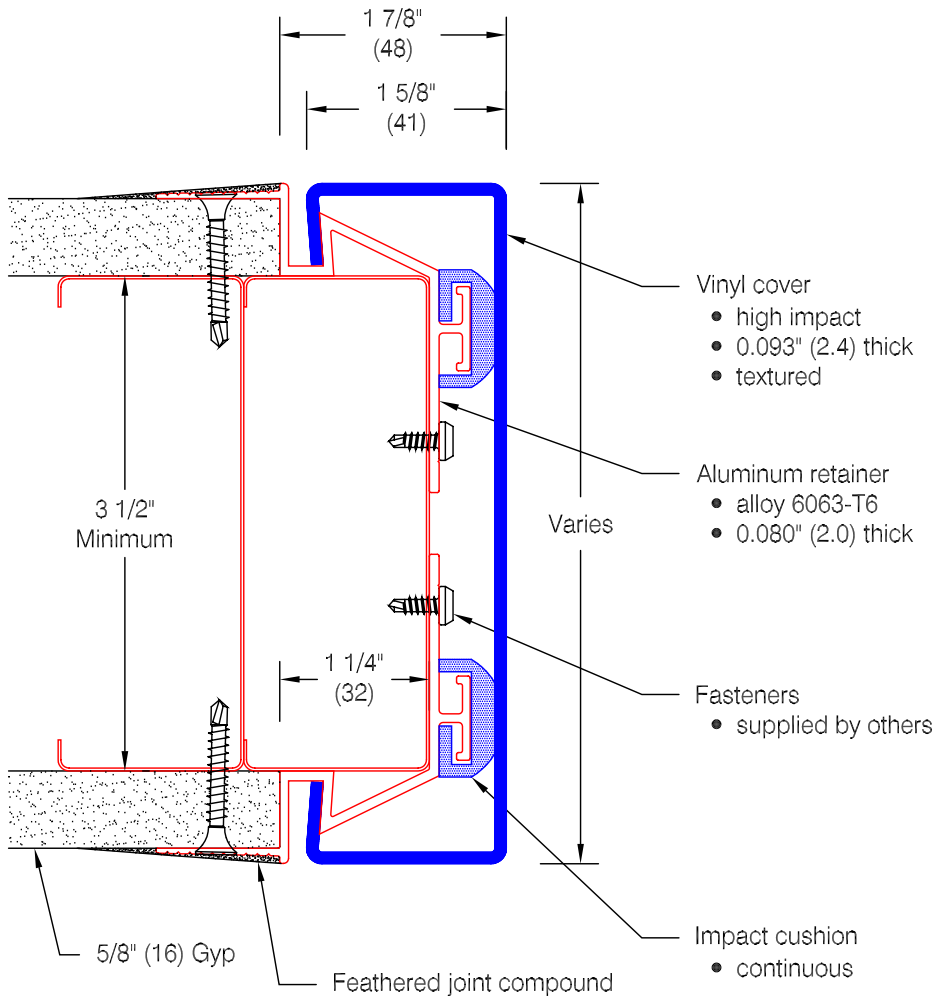

CGT-888 Corner Guard

Features:

- Class A fire rating
- "Drop-in" installation follows completion of drywall mounting
- Stock lengths: 8'-0" (2438), 9'-0" (2743), 10'-0" (3048), and 12'-0" (3658)
- Custom cut lengths available
- Available with aluminum cove base insert for use with vinyl cove base standard in 4" (102) and 6" (152) heights