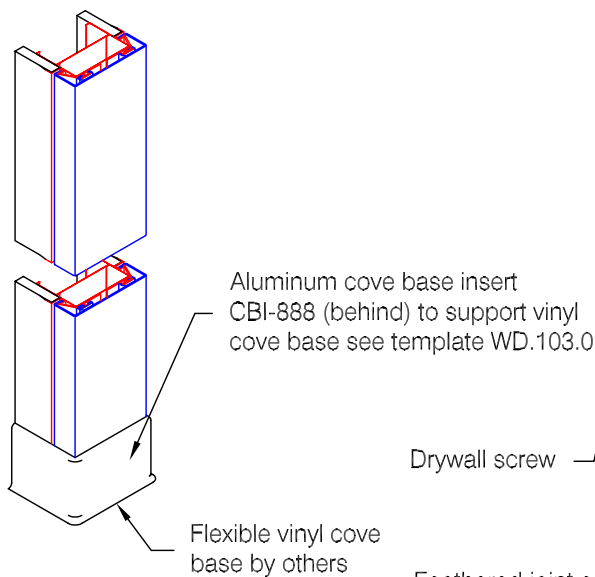

CGT-888 Corner Guard

Features:

- Class A fire rating
- "Drop-in" installation follows completion of drywall mounting
- Stock lengths: 8'-0" (2438), 9'-0" (2743), 10'-0" (3048), and 12'-0" (3658)
- Custom cut lengths available
- Available with aluminum cove base insert for use with vinyl cove base standard in 4" (102) and 6" (152) heights

Finishes:

- Vinyl cover (textured)
- Manufacturer's standard colors
 - Custom colors available
- Aluminum retainer
- Mill finish aluminum

Optional Cove Base Insert

Pawling Corporation reserves the right to discontinue a design or modify an existing design without prior notice