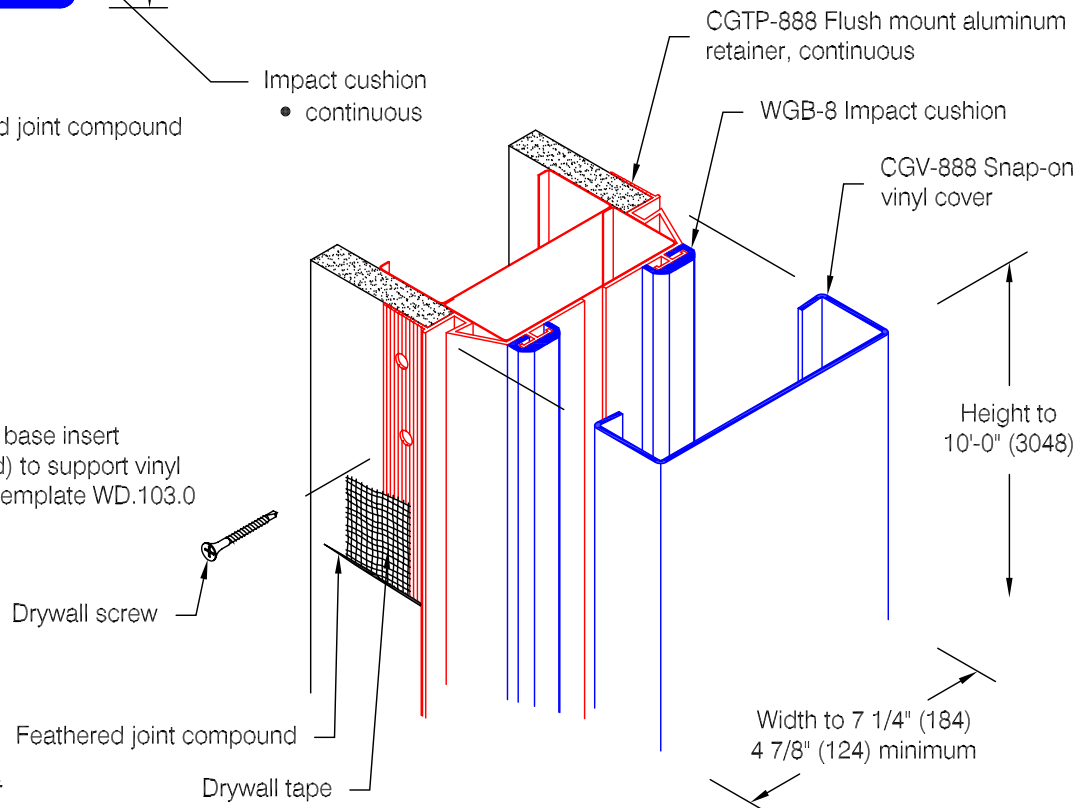

CGT-888 Corner Guard

Features:

- Class A fire rating
- "Drop-in" installation follows completion of drywall mounting
- Stock lengths: 8'-0" (2438), 9'-0" (2743), 10'-0" (3048), and 12'-0" (3658)
- Custom cut lengths available
- Available with aluminum cove base insert for use with vinyl cove base standard in 4" (102) and 6" (152) heights

Finishes:

- Vinyl cover (textured)
- Manufacturer's standard colors
 - Custom colors available
- Aluminum retainer
- Mill finish aluminum

Optional Cove Base Insert

Pawling Corporation reserves the right to discontinue a design or modify an existing design without prior notice