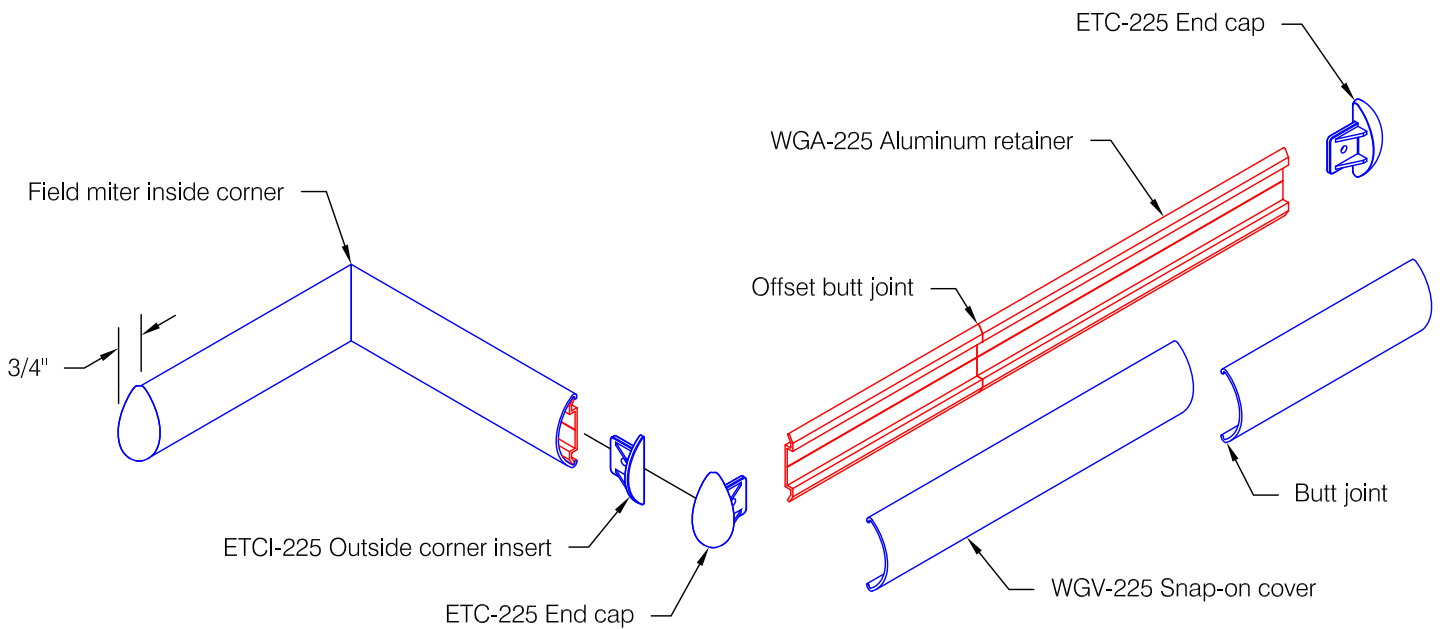

# WG-225 Accent Rail

*Features:*

- Class A fire rating
- Molded end caps
- Molded outside corners
- Stock length 12'-0" (3658)

*Finishes:*

- Manufacturer's standard colors
- Custom colors available

*Pawling Corporation reserves the right to discontinue a design or modify an existing design without prior notice*