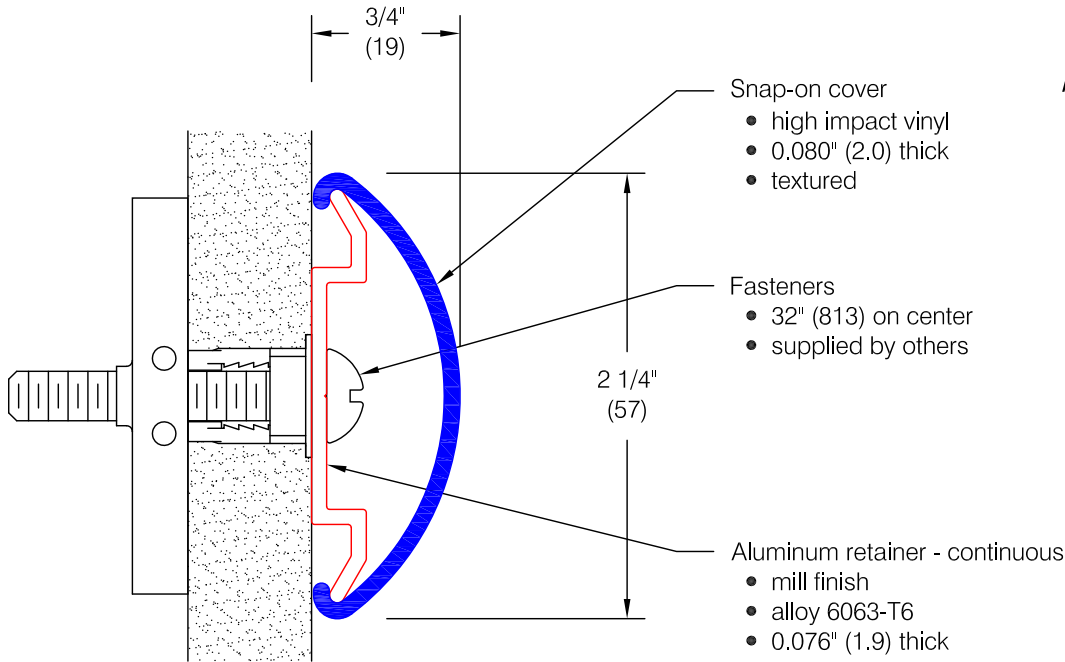

# WG-225 Accent Rail

*Features:*

- Class A fire rating
- Molded end caps
- Molded outside corners
- Stock length 12'-0" (3658)

*Finishes:*

- Manufacturer's standard colors
- Custom colors available

*Pawling Corporation reserves the right to discontinue a design or modify an existing design without prior notice*