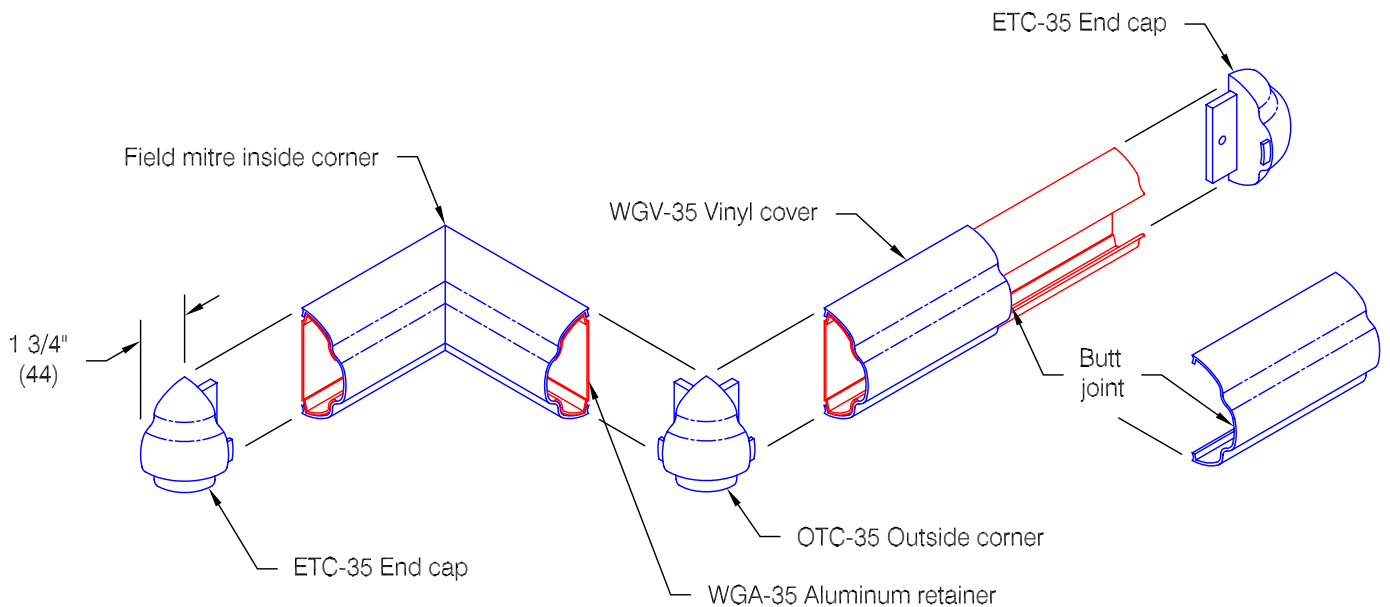

WG-35 Wall Guard

Features:

- Class A fire rating
- Molded end caps
- Molded outside corners
- Stock length 12'-0" (3658)

Finishes:

- Manufacturer's standard colors
- Custom colors available

Optional mounting:

Pawling Corporation reserves the right to discontinue a design or modify an existing design without prior notice

Customer :

Project :

Architect :

Sales Rep :

WD.47.0a