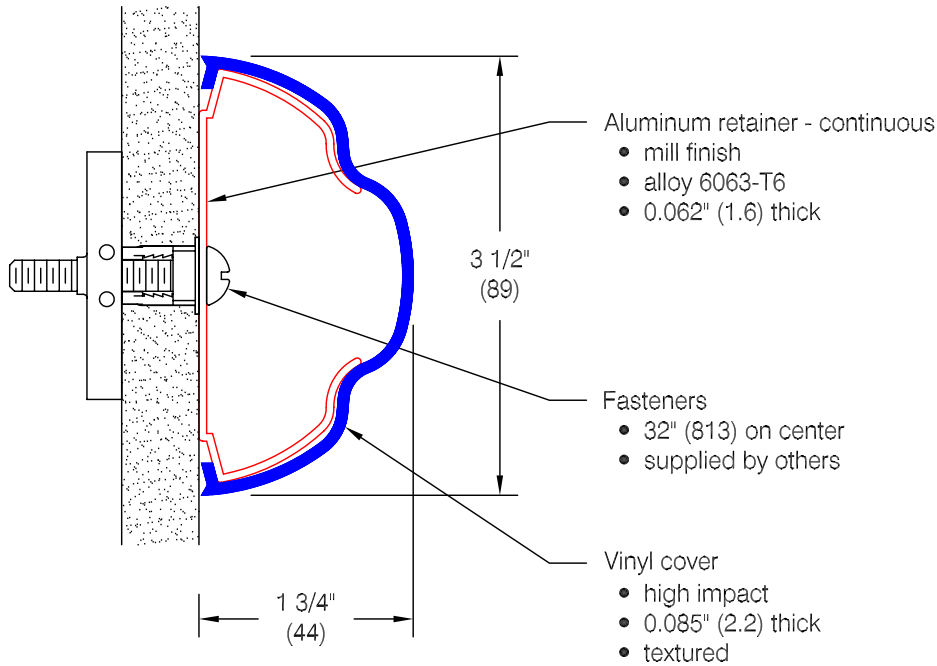

WG-35 Wall Guard

Features:

- Class A fire rating
- Molded end caps
- Molded outside corners
- Stock length 12'-0" (3658)

Finishes:

- Manufacturer's standard colors
- Custom colors available

Optional mounting:

Pawling Corporation reserves the right to discontinue a design or modify an existing design without prior notice

Customer :

Project :

Architect :

Sales Rep :

WD.47.0a